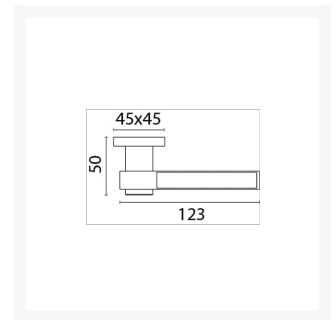

Leather Wrapped Door Handle

From

£174.97

Excl. Tax: £145.81

Product Images

Short Description

Pair of solid brass door handles complete with roses and spindle.

- Suitable for a maximum door thickness of 42mm.
- Supplied complete with a nylon spring loaded securing rose for self-righting of handles.
- Chrome plated.
- Handles feature concealed fixings.
- Available in either brown or black leather as standard.

Other leather available on request, a minimum order quantity may apply.

Additional Information

Base Height (mm)	45
Base Width (mm)	45
Spindle (mm)	8
Spindle Length (mm)	80
Protrusion (mm)	50
Handle Length (mm)	123
Manufacturer	Foresti & Suardi
Weight (kg)	0.910000