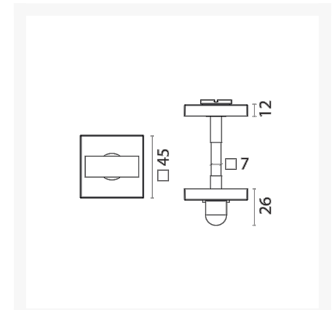

Bathroom Privacy Snib Lock

From
£42.38

Excl. Tax: **£35.32**

Product Images

Short Description

Solid brass bathroom privacy lock.

Snib locks enable bathroom doors to be locked from the inside but, in case of an emergency, access can be gained from the outside using a screwdriver or coin.

Available in either a chromed brass, satin chrome, or chrome with satin chrome finish.

Other finishes available on request, a minimum order quantity may apply.

Additional Information

Base Height (mm)	45
Base Width (mm)	45
Spindle (mm)	7
Protrusion (mm)	26
Manufacturer	Foresti & Suardi
Weight (kg)	0.230000