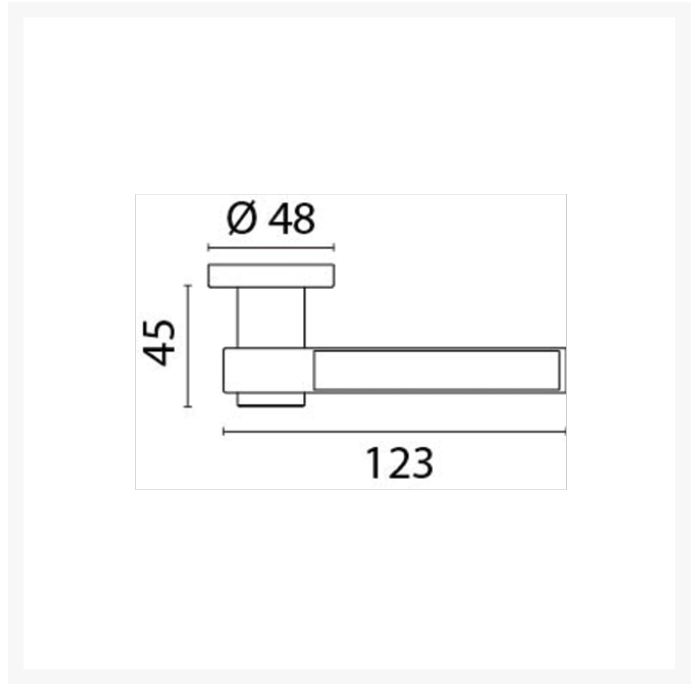

Door Handle

From

£102.35

Excl. Tax: £85.29

Product Images

Short Description

Pair of solid brass door handles complete with roses and spindle.

- Suitable for a maximum door thickness of 42mm.
- Supplied complete with a nylon spring loaded securing rose for self-righting of handles.
- Handles feature concealed fixings.
- Available in either a chrome or chrome with satin-chrome finish.

Additional Information

Base Diameter (mm)	48
Spindle (mm)	8
Spindle Length (mm)	80
Protrusion (mm)	45
Handle Length (mm)	123
Manufacturer	Foresti & Suardi
Weight (kg)	0.890000

Product Options

Finish:	Chrome
	Chrome With Satin Chrome