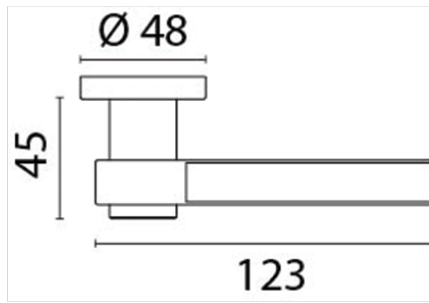

Short Description

Pair of solid brass door handles complete with roses and spindle.

- Suitable for a maximum door thickness of 42mm.
- Supplied complete with a nylon spring loaded securing rose for self-righting of handles.
- Chrome plated.
- Handles feature concealed fixings.
- Available in either brown or black leather as standard.

Other leather available on request, a minimum order quantity may apply.