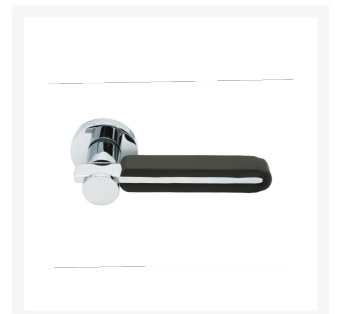

Leather Wrapped Door Handle

From
£197.28

Excl. Tax: £164.40

Product Images