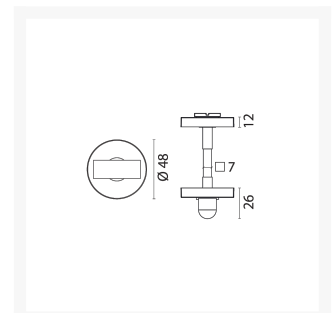

Bathroom Privacy Snib Lock

From
£37.73

Excl. Tax: **£31.44**

Product Images

Short Description

Solid brass bathroom privacy lock.

Snib locks enable bathroom doors to be locked from the inside but, in case of an emergency, access can be gained from the outside using a screwdriver or coin.

Available in either a chromed brass, or chrome with satin chrome finish.

Other finishes available on request, a minimum order quantity may apply.