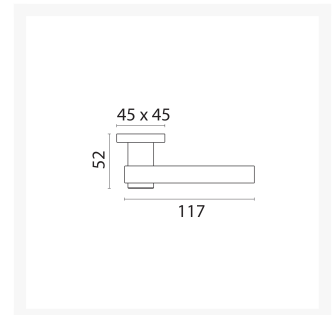

Door Handle

From

£128.89

Excl. Tax: **£107.41**

Product Images

Short Description

Pair of solid brass door handles with roses and spindle.

- Supplied complete with a nylon spring-loaded securing rose for self-righting of handles.
- Handles feature concealed fixings.
- Available in either a chromed brass or satin chrome finish.