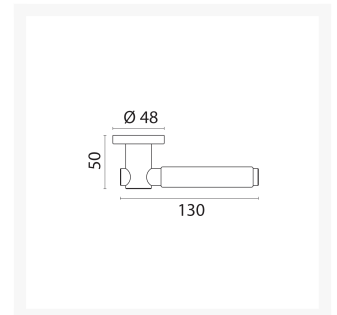

Door Handle

From
£79.22

Excl. Tax: **£66.02**

Product Images

Short Description

Pair of sold brass door handles with roses and spindle.

- Suitable for a maximum door thickness of 42mm.
- Supplied complete with a nylon spring loaded securing rose for self-righting of handles.
- Handles feature concealed fixings.
- Available in either a chrome or chrome with satin-chrome finish.

Additional Information

Base Diameter (mm)	48
Spindle (mm)	8
Spindle Length (mm)	80
Protrusion (mm)	50
Handle Length (mm)	130
Manufacturer	Foresti & Suardi
Weight (kg)	1.020000

Product Options

Finish:	Chrome
	Chrome With Satin Chrome