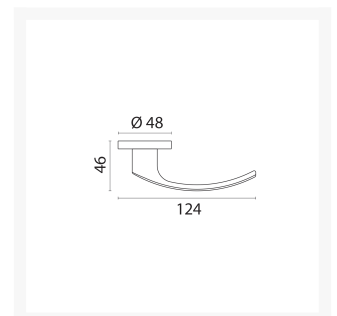

Door Handle

From
£68.50

Excl. Tax: **£57.08**

Product Images

Short Description

Pair of solid brass door handles complete with roses and spindle.

- Suitable for a maximum door thickness of 42mm.
- Supplied complete with a nylon spring loaded securing rose for self-righting of handles.
- Handles feature concealed fixings.
- Available in a chromed brass or satin-chrome finish.
- Features a black rubber insert to protect from impact damage against bulkhead.

Additional Information

Base Diameter (mm)	48
Spindle (mm)	8
Spindle Length (mm)	100
Protrusion (mm)	46
Handle Length (mm)	124
Manufacturer	Foresti & Suardi
Weight (kg)	0.560000

Product Options

Finish:	Chrome
	Satin Chrome