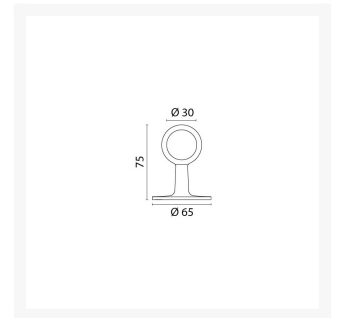

## Short Description

Pressure die cast brass handrail socket. Available in either a polished brass or chromed brass finish.

## Additional Information

---

Diameter (mm)	65
Weight (kg)	0.230000
Manufacturer	Foresti & Suardi
Internal Diameter (mm)	30