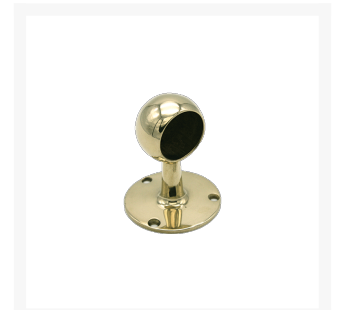

## Short Description

Pressure die cast brass handrail socket. Available in either a polished brass or chromed brass finish.

## Additional Information

---

Diameter (mm)	65
Weight (kg)	0.230000
Manufacturer	Foresti & Suardi
Internal Diameter (mm)	30

## Product Options

---

Finish:	Chrome
	Brass