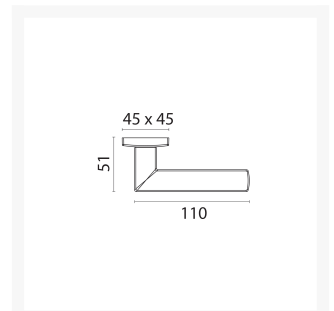

## Short Description

**Pair of solid brass door handles complete with roses and spindle.**

- Suitable for a maximum door thickness of 42mm.
- Supplied complete with a nylon spring loaded securing rose for self-righting of handles.
- Handles feature concealed fixings.

## Additional Information

---

Base Height (mm)	45
Base Width (mm)	45
Spindle (mm)	8
Spindle Length (mm)	80
Protrusion (mm)	51
Handle Length (mm)	110
Manufacturer	Foresti & Suardi
Weight (kg)	1.040000