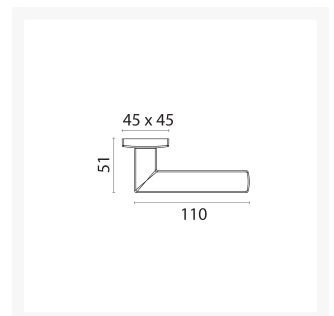

## Short Description

**Pair of solid brass door handles complete with roses and spindle.**

- Suitable for a maximum door thickness of 42mm.
- Supplied complete with a nylon spring loaded securing rose for self-righting of handles.

## Additional Information

Base Height (mm)	45
Base Width (mm)	45
Spindle (mm)	8
Spindle Length (mm)	80
Protrusion (mm)	51
Handle Length (mm)	110
Manufacturer	Foresti & Suardi
Weight (kg)	1.040000