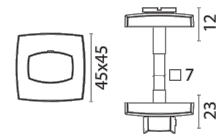

Product Images

Image coming soon

Short Description

Solid brass bathroom privacy lock.

Snib locks enable bathroom doors to be locked from the inside but, in case of an emergency, access can be gained from the outside using a screwdriver or coin.