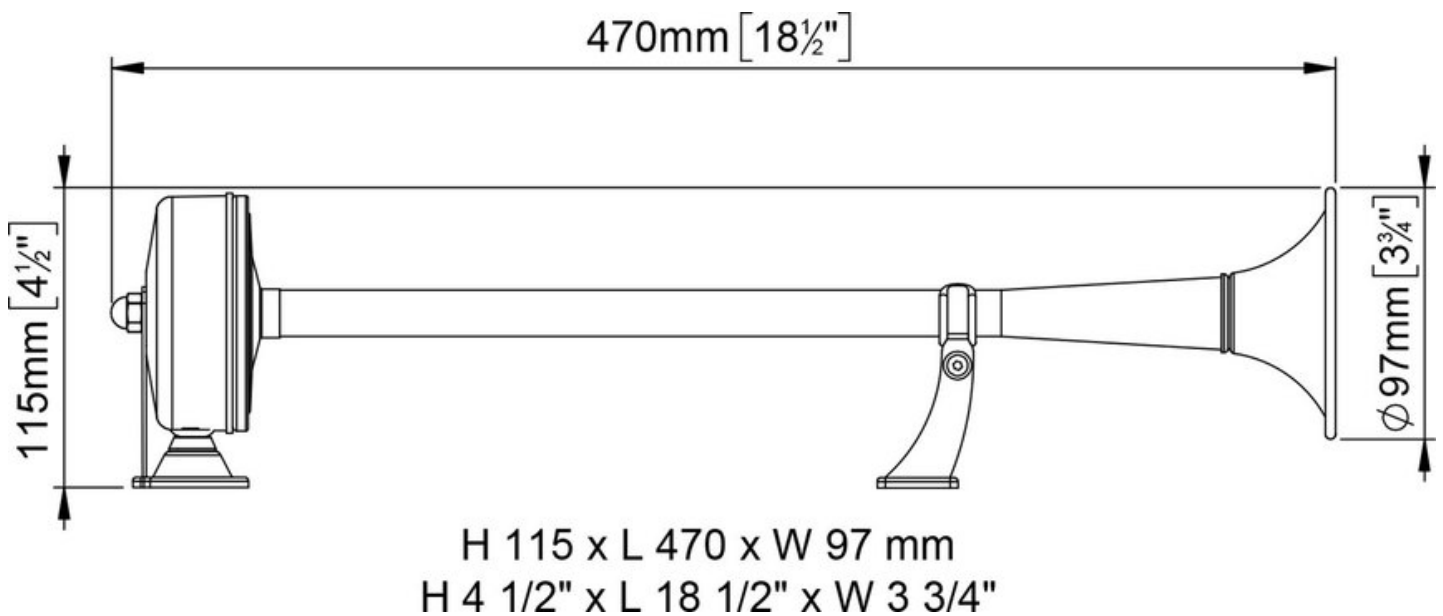

EMX1 Stainless Steel Long Horn

From
£98.24

Excl. Tax: £81.87

Product Images

Short Description

Single electromagnetic horn with stainless steel trumpet, bracket and membrane. The *EMX1* is an excellent low tone electric horn constructed entirely from stainless steel. It is the perfect small craft horn solution and with an impressive 119 decibels output it packs a punch. The *EMX1* can be paired with the *EMX2* short stainless steel horn for a twin, dual tone horn set-up.

The *EMX1* features a new support design with integrated power cable.

Complete with fixing hardware. NMMA type approval.

Description

Additional Information

Finish	304 Stainless Steel
Power Consumption	3 Amps
Horn Type	Electric Horn
dB (1/3 OCT. 1M)	119
Hz	340
Weight (kg)	0.856000
Manufacturer	Marco