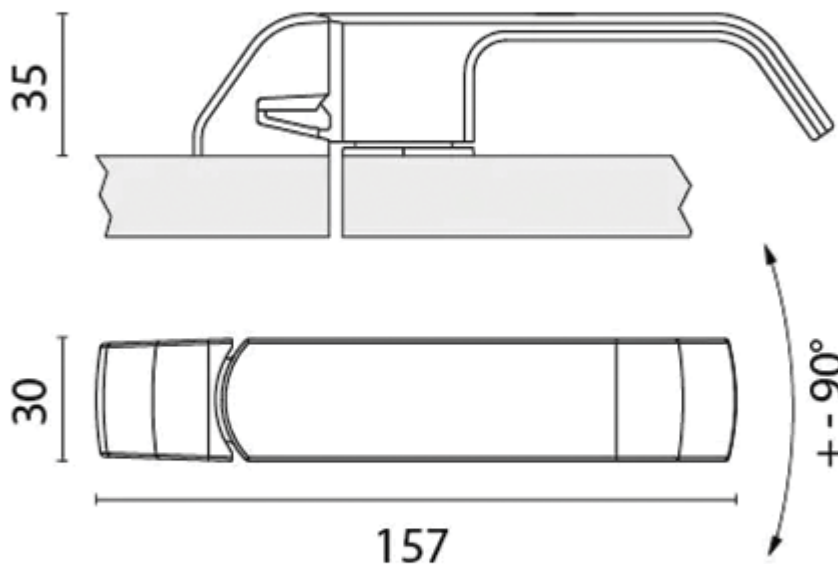

# Rotating fridge door handle in chromed brass.

This handle is designed to ensure fridges remain closed and with a good seal. This is especially important in transport interiors such as yachts, RV's, trains and aviation. The handle is designed to be secured to the fridge door panel, the corresponding striker plate then fixes to the surrounding joinery. The door is secured by rotating the handle into the striker plate.

## Additional Information

---

Length (mm)	157
Height (mm)	30
Depth (mm)	35
Finish	Chrome
Manufacturer	Foresti & Suardi
Weight (kg)	0.600000