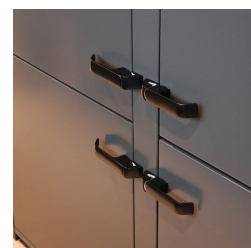

Rotating & Securing Fridge Door Handle - Chrome

From

£99.98

Excl. Tax: £83.32

Product Images

Short Description