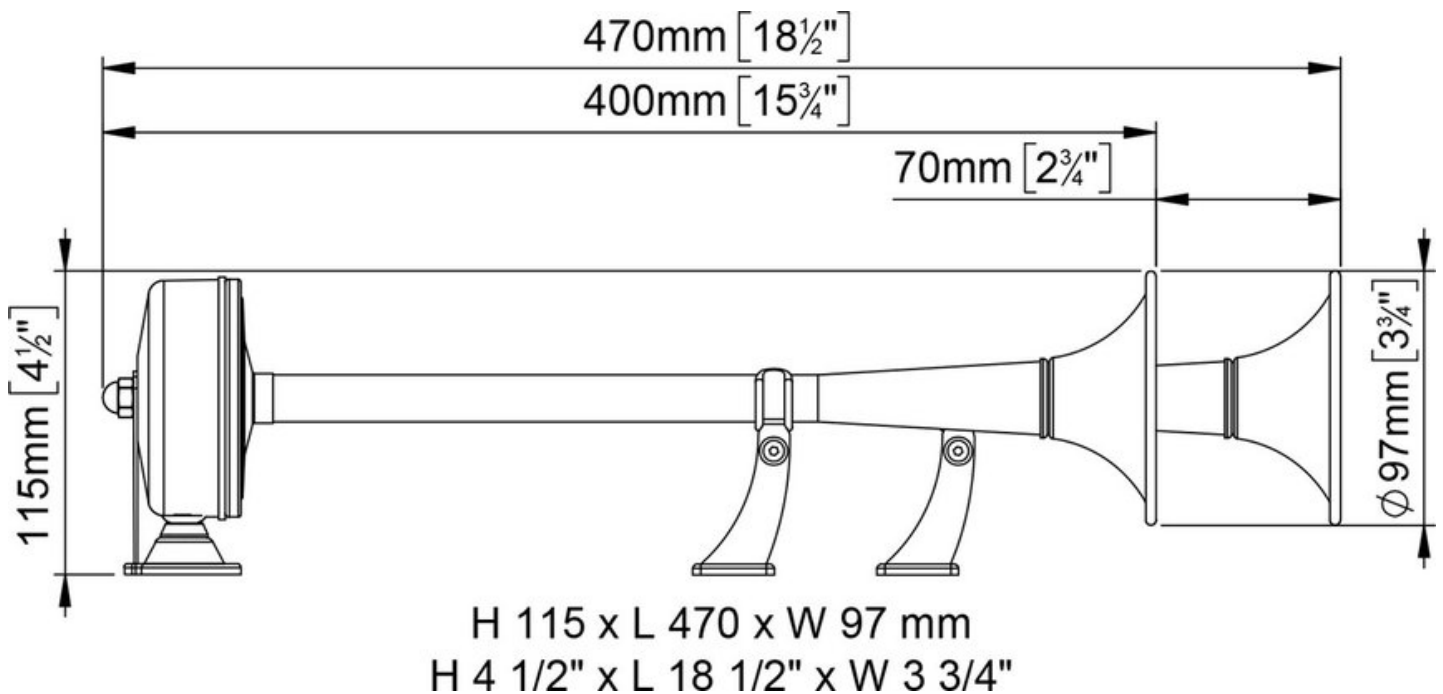

EMX1/2 Stainless Steel Twin Tone Horn Set

From

£193.57

Excl. Tax: £161.31

Product Images

Short Description

Double electromagnetic horn set with stainless steel trumpets, brackets and membranes. The *EMX1/2* is an excellent dual tone electric horn set constructed entirely from stainless steel. It is the perfect small craft horn solution and with an impressive 122 decibels output it packs a punch. The *EMX1/2* marine horn set consists of the *EMX1* long stainless steel horn and the *EMX2* short stainless steel horn. Together, the two tones come together for a unique sound.

The *EMX1/2* features a new support design with integrated power cable.

Complete with fixing hardware. NMMA type approval.

Description

Additional Information

| | |
|-------------------|---------------------|
| Finish | 304 Stainless Steel |
| Power Consumption | 3 Amps |
| Horn Type | Electric Horn |
| dB (1/3 OCT. 1M) | 122 |
| Hz | 370/340 |
| Weight (kg) | 1.680000 |
| Manufacturer | Marco |