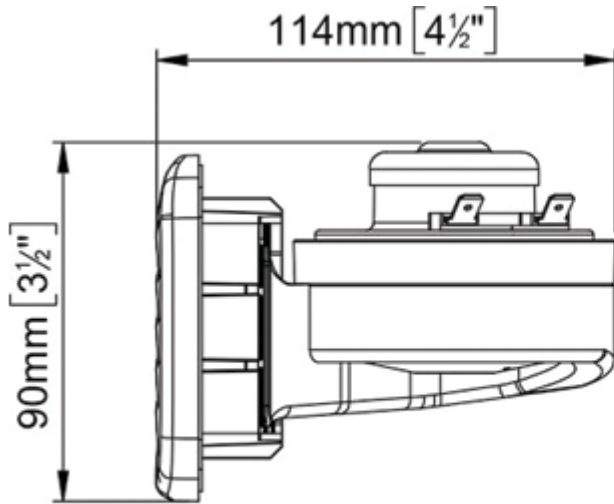

Smile Integrated Electromagnetic Horn

From
£22.79

Excl. Tax: £18.99

Product Images

Short Description

A recessed electromagnetic horn for small RIB and sailing boats, the *Smile* electric horn is the perfect integrated horn solution for small craft.

Description

H 90 x L 114 x W 117
H 3 1/2" x L 4 1/2" x W 4 5/8"

Additional Information

Input Voltage	12Vdc
Power Consumption	5 Amps
Horn Type	Electric Horn
dB (1/3 OCT. 1M)	108
Hz	400
Weight (kg)	0.345000
Manufacturer	Marco