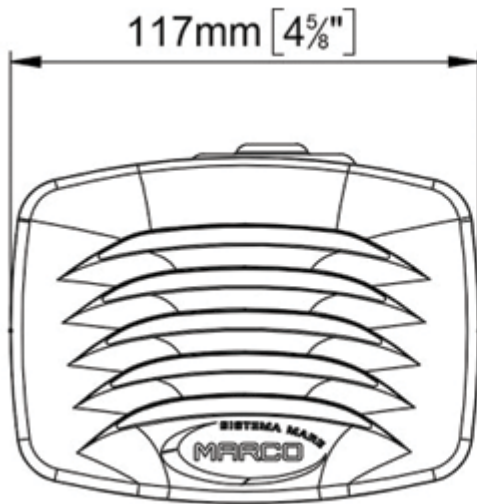

The *Smile* horn uses a simple front screw fixing method with the aesthetic cover hiding the screw heads. The body of the horn is available in UV resistant white or black ASA depending on the grille finish chosen. The

Description

H 90 x L 114 x W 117
H 3 1/2" x L 4 1/2" x W 4 5/8"

Additional Information

Input Voltage	12Vdc
Power Consumption	5 Amps
Horn Type	Electric Horn
dB (1/3 OCT. 1M)	108
Hz	400
Weight (kg)	0.345000
Manufacturer	Marco