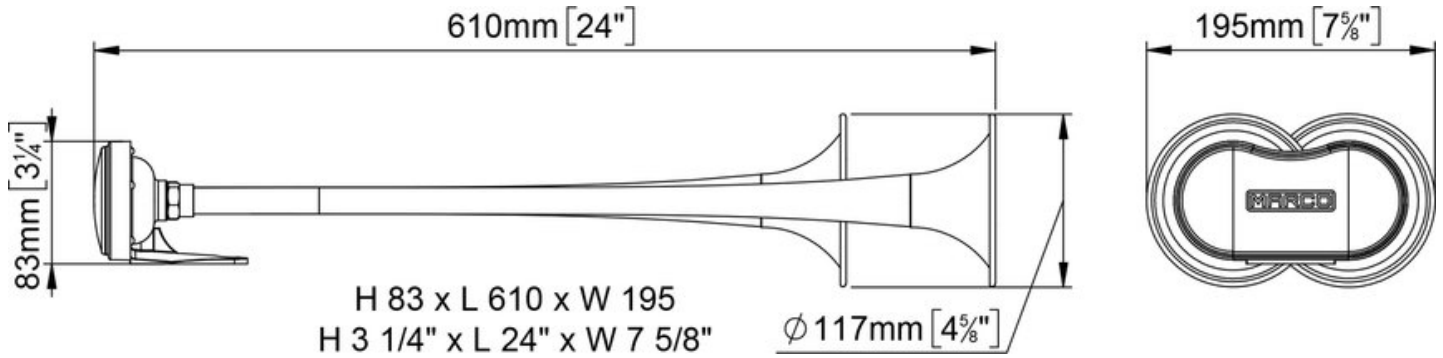

RIM-N Twin brass chromed horns

From
£280.99

Excl. Tax: £234.16

Product Images

Short Description

Twin tone air horn with high quality chromed brass trumpets, complete with an electric compressor, mounting hardware and relay. Powerful and harmonious sound.

Description

Additional Information

Power Consumption	3 Amps
Horn Type	Electric Air Horn
dB (1/3 OCT. 1M)	111
Hz	177/218
Weight (kg)	4.020000
Manufacturer	Marco

Product Options

Input Voltage:	12Vdc
	24Vdc