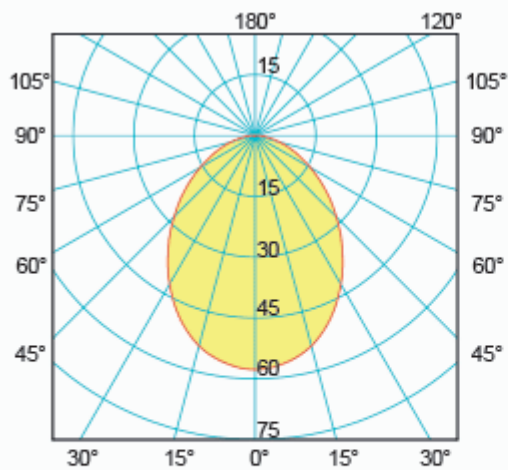

Description

DORADO
art./ref. 5105

SMD LED

127 LUMEN

58 LUX ad 1 m

89° ANGLE

0.5	0.98	231
1.0	1.96	58
1.5	2.94	26
2.0	3.92	14
2.5	4.90	9
3.0	5.88	6

distance (m) cone diameter (m) illuminance (lx)
Half-Angle Value: 88.8°

Weight (kg)	0.100000
Manufacturer	Foresti & Suardi
Installation	Recessed
Light Element Type	SMD LED
Lens Angle	89°
Wattage	2.5W
Input Voltage	10-30Vdc
IP Rating	IP20
Dimmer	Yes
Bezel Size (mm)	Ø80.00
Cut-out Size (mm)	Ø65.00
Depth (mm)	23.00
Finish	Chrome