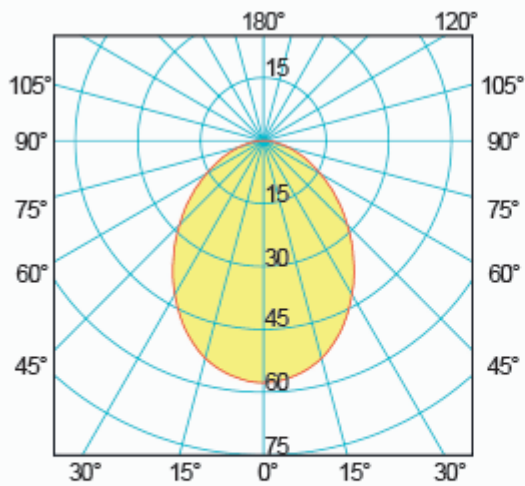

### ASTERION C

art./ref. 5110/5111

**SMD LED**

127 LUMEN

58 Lux ad 1 m

89° ANGLE

0.5	0.98	231
1.0	1.96	58
1.5	2.94	26
2.0	3.92	14
2.5	4.90	9
3.0	5.88	6
distance (m)	cone diameter (m)	illuminance (lx)

Half-Angle Value: 88.8°