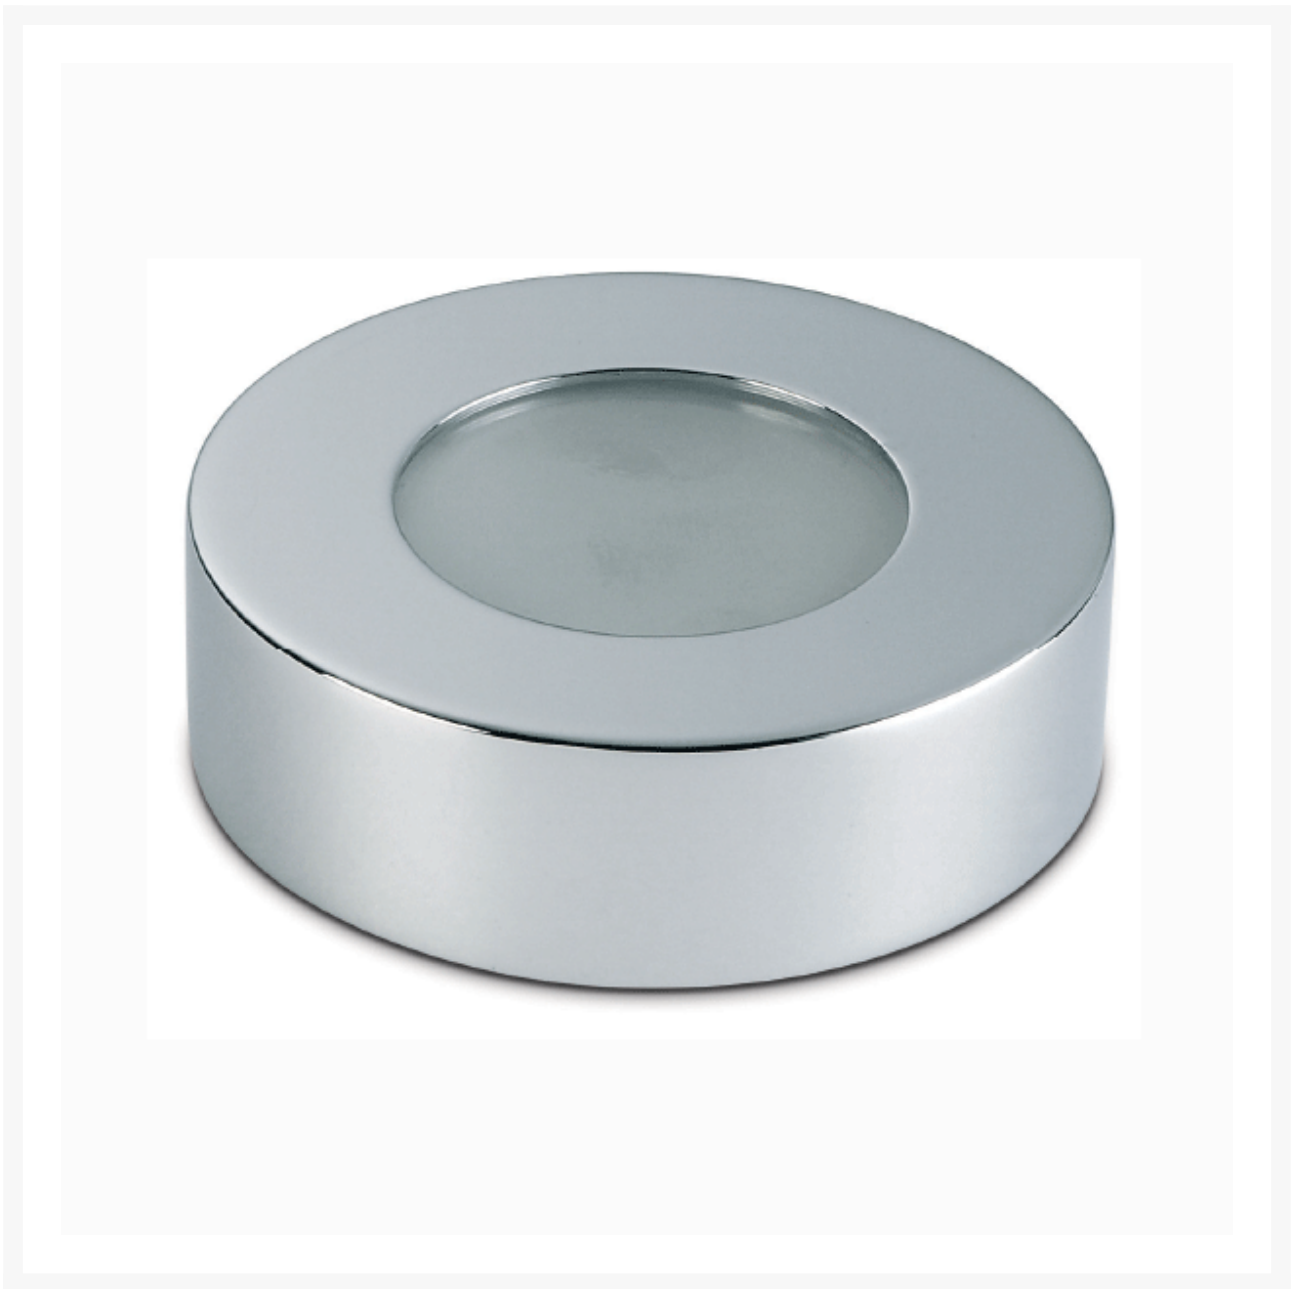

# Asterion C Surface Mounted Spotlight

From  
**£25.62**

Excl. Tax: £21.35

## Short Description

- Marine grade solid brass ceiling light, chrome plated finish
- Other finishes are available on request however a minimum order quantity may apply
- LED or G4 halogen versions available
- Interior use only

### ASTERION C

art./ref. 5110/5111

**SMD LED**

127 LUMEN

58 Lux ad 1 m

89° ANGLE

0.5	0.98	231
1.0	1.96	58
1.5	2.94	26
2.0	3.92	14
2.5	4.90	9
3.0	5.88	6
distance (m)	cone diameter (m)	illuminance (lx)

Half-Angle Value: 88.8°

## Additional Information

---

Weight (kg)	0.290000
Manufacturer	Foresti & Suardi
Installation	Surface Mounted
IP Rating	IP20
Dimmer	Yes
Bezel Size (mm)	Ø95.00
Depth (mm)	28.00
Finish	Chrome