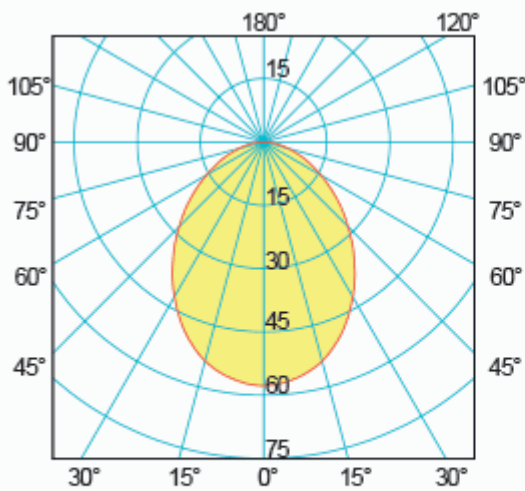

### SMD LED

127 LUMEN

58 Lux ad 1 m

89° ANGLE

0.5	0.98	231
1.0	1.96	58
1.5	2.94	26
2.0	3.92	14
2.5	4.90	9
3.0	5.88	6
distance (m)	cone diameter (m)	illuminance (lx)

Half-Angle Value: 88.8°