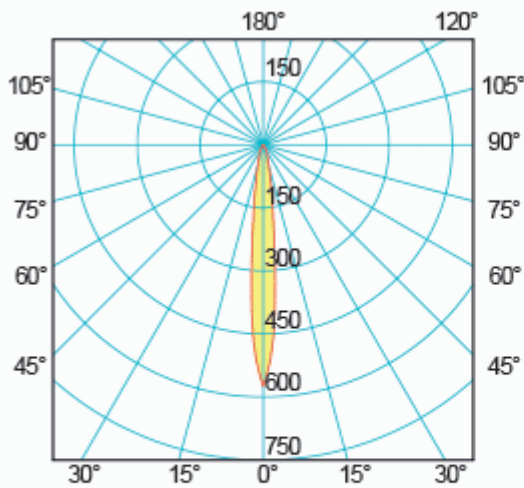

Description

PLEIONE T

art./ref. 5150

Power Led 1

56 LUMEN

575 Lux ad 1 m

11° ANGLE

0.5	0.10	2300
1.0	0.20	575
1.5	0.29	256
2.0	0.39	144
2.5	0.49	92
3.0	0.59	64

distance (m) cone diameter (m) illuminance (lx)
Half-Angle Value: 11.2°

Additional Information

Weight (kg)	0.100000
Manufacturer	Foresti & Suardi
Installation	Recessed
Light Element Type	Power LED
Lens Angle	11°
Wattage	2W
Input Voltage	10-30Vdc
IP Rating	IP20
Dimmer	Yes
Bezel Size (mm)	Ø34.00
Cut-out Size (mm)	Ø30.00
Depth (mm)	38.00
Finish	Chrome