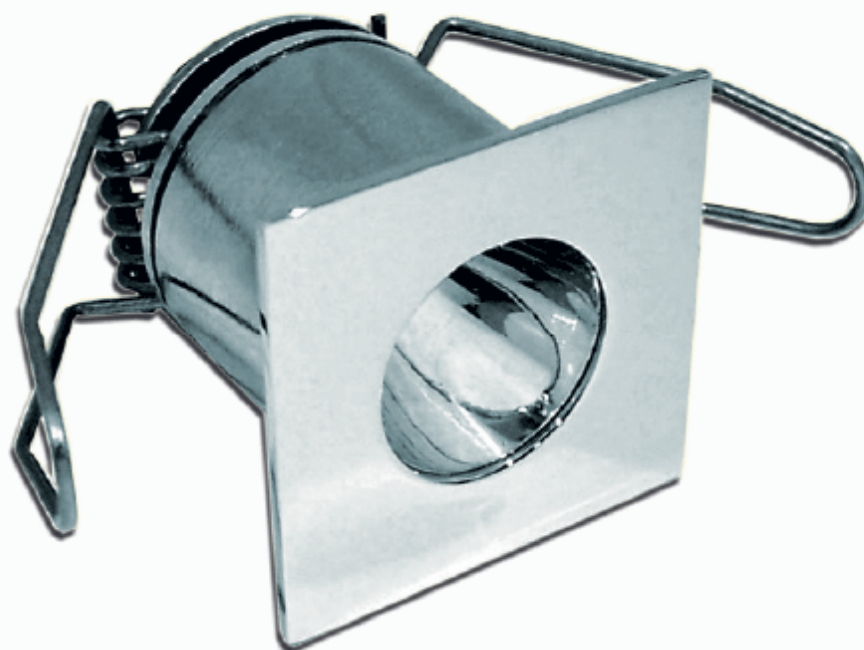

Pleione Q Feature Light

From

£61.15

Excl. Tax: £50.96

Product Images

Short Description

- Marine grade solid brass feature light, chrome plated finish
- Other finishes are available on request however a minimum order quantity may apply
- Narrow beam design, only 11°

Description

PLEIONE Q

art./ref. 5155

Power Led 1

56 LUMEN

575 Lux ad 1 m

11° ANGLE

0.5	0.10	2300
1.0	0.20	575
1.5	0.29	256
2.0	0.39	144
2.5	0.49	92
3.0	0.59	64

distance (m) cone diameter (m) illuminance (lx)
Half-Angle Value: 11.2°

Additional Information

Weight (kg)	0.100000
Manufacturer	Foresti & Suardi
Installation	Recessed
Light Element Type	Power LED
Lens Angle	11°
Wattage	2W
Input Voltage	10-30Vdc
IP Rating	IP20
Dimmer	Yes
Bezel Size (mm)	35.00 x 35.00
Cut-out Size (mm)	Ø30.00
Depth (mm)	38.00
Finish	Chrome

Product Options

LED Colour:	White 3200°K
	White 4000°K