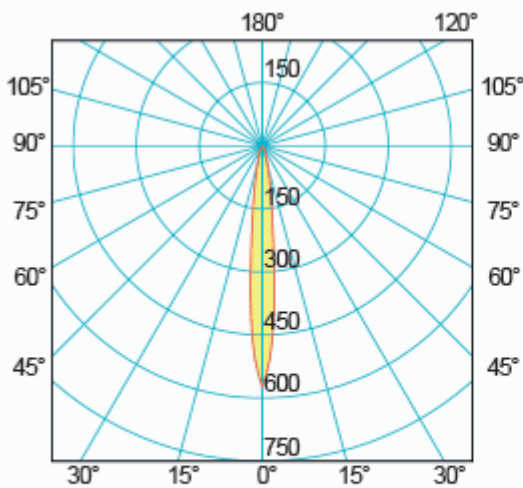

Description

PLEIONE Q

art./ref. 5155

Power Led 1

56 LUMEN

575 Lux ad 1 m

11° ANGLE

0.5	0.10	2300
1.0	0.20	575
1.5	0.29	256
2.0	0.39	144
2.5	0.49	92
3.0	0.59	64

distance (m) cone diameter (m) illuminance (lx)
Half-Angle Value: 11.2°

Additional Information

Weight (kg)	0.100000
Manufacturer	Foresti & Suardi
Installation	Recessed
Light Element Type	Power LED
Lens Angle	11°
Wattage	2W
Input Voltage	10-30Vdc
IP Rating	IP20
Dimmer	Yes
Bezel Size (mm)	35.00 x 35.00
Cut-out Size (mm)	Ø30.00
Depth (mm)	38.00
Finish	Chrome