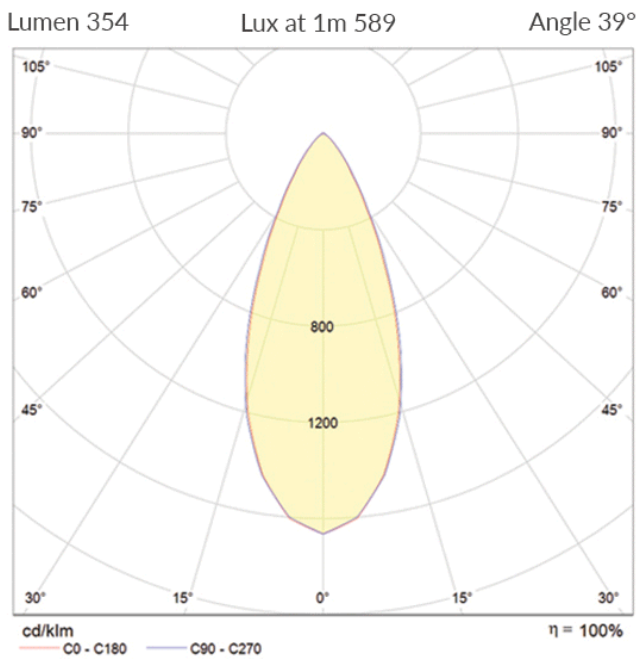

## Description

Standard 39° photometric information displayed below. Photometric data on other lens angles available on request.

**PROMETEO QM**  
art./ref. 5181

Distance [m]	Cone Diameter [m]	Beam Diameter [m]	E(0°)	E(C90)	E(C0)	Illuminance [lx]
0.5	0.39	0.38	2356	21.4°	20.9°	953
	0.38		965			
1.0	0.78	0.76	589	21.4°	20.9°	238
	0.76		241			
1.5	1.18	1.15	262	21.4°	20.9°	106
	1.15		107			
2.0	1.57	1.53	147	21.4°	20.9°	60
	1.53		60			
2.5	1.96	1.91	94	21.4°	20.9°	38
	1.91		39			
3.0	2.35	2.29	65	21.4°	20.9°	26
	2.29		27			

Distance [m]      Cone Diameter [m]      Illuminance [lx]

— C0 - C180 (Half value angle: 41.8°)  
— C90 - C270 (Half value angle: 42.8°)

## Product Options

---

LED Colour:	White 2700°K
	White 3200°K
	White 4000°K
	Red
Lens Angle:	26°
	39°
	Elliptical 43°-24°