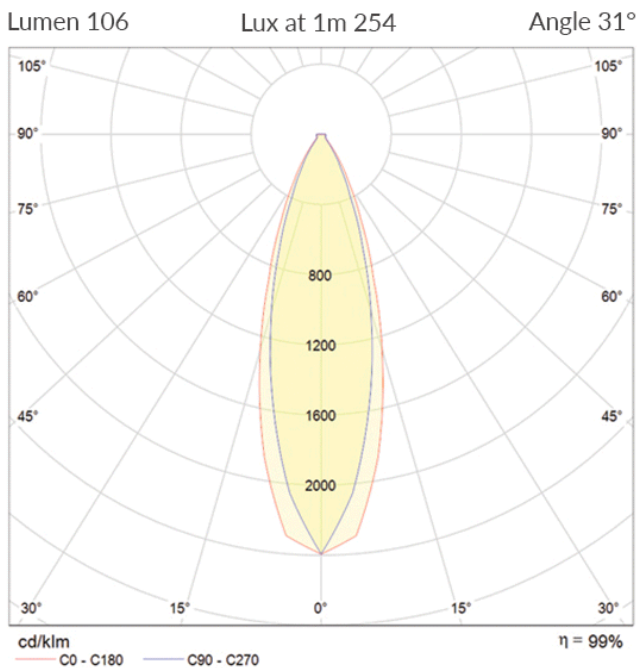

Prometeo QRP Spotlight

From
£95.10

Excl. Tax: £79.25

Product Images

Short Description

The Prometeo spotlight packs a huge amount of technology into a very compact form. The Nichia™ LED chip produces a very high quality LED output with an average colour rendering index of 95. The spotlight is waterproof from both the front and rear and is available in various lens angles and colour temperatures.

Description

Standard 31° photometric information displayed below. Photometric data on other lens angles available on request.

PROMOTEO QRP
art./ref. 5187

0.5	0.25 0.30	E(0°) E(C90) E(C0)	14.0° 16.6°	1015 465 448
1.0	0.50 0.60	E(0°) E(C90) E(C0)	14.0° 16.6°	254 116 112
1.5	0.75 0.89	E(0°) E(C90) E(C0)	14.0° 16.6°	113 52 50
2.0	1.00 1.19	E(0°) E(C90) E(C0)	14.0° 16.6°	63 29 28
2.5	1.25 1.49	E(0°) E(C90) E(C0)	14.0° 16.6°	41 19 18
3.0	1.50 1.79	E(0°) E(C90) E(C0)	14.0° 16.6°	28 13 12

Distance [m] Cone Diameter [m] Illuminance [lx]

— C0 - C180 (Half value angle: 33.2°)
— C90 - C270 (Half value angle: 28.0°)

Additional Information

Weight (kg)	0.090000
Manufacturer	Foresti & Suardi
Installation	Recessed
Light Element Type	Power LED
Wattage	3W
Input Voltage	10-30Vdc
IP Rating	IP65
Dimmer	Yes
Bezel Size (mm)	36.00 x 36.00
Depth (mm)	43.00
Finish	Black

Product Options

LED Colour:	White 2700°K
	White 3200°K
	White 4000°K
	Red
Lens Angle:	13°
	23°
	31°
	Elliptical 21°-14°