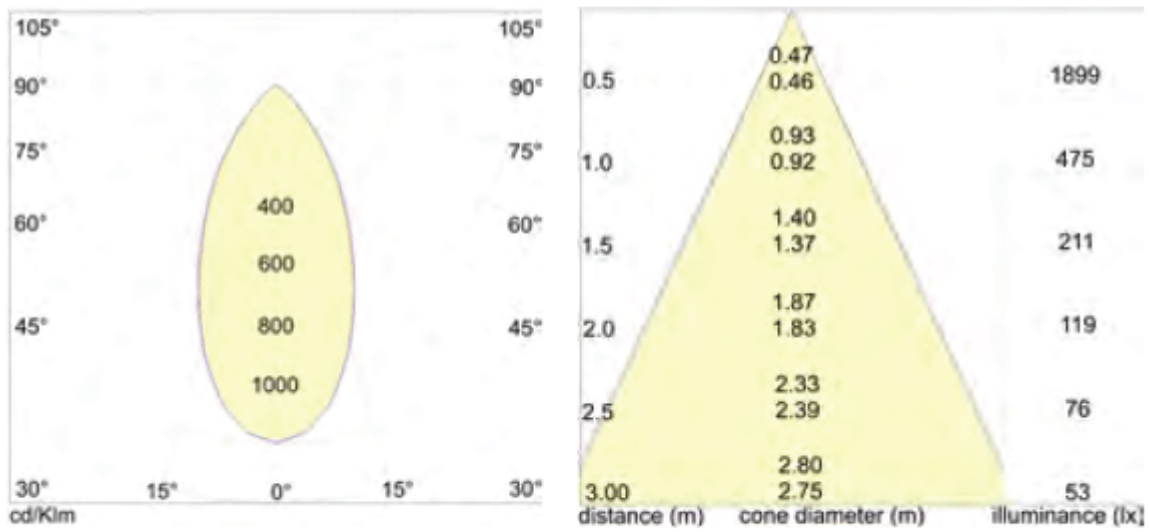

## CALIPSO I art./ref. 5195

### Power LED

398 L UMEN

475 L ux ad 1 m

50°

ANGLE

## Additional Information

---

Weight (kg)	0.400000
Manufacturer	Foresti & Suardi
Installation	Recessed
Light Element Type	Power LED
Lens Angle	50°
Lux Level at 1 Metre	475.00
Lumens	398.00
Lumens Per Watt (Lm)	79.60
Wattage	5.5W
CRI	>90
Input Voltage	10-30Vdc
IP Rating	IP65
Dimmer	Yes
Bezel Size (mm)	Ø74.00
Cut-out Size (mm)	Ø69.00
Depth (mm)	59.00
Finish	Chrome