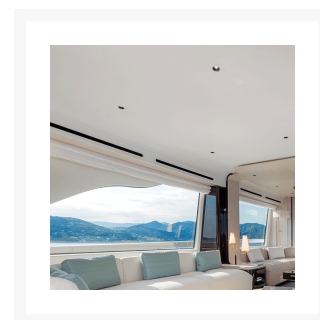

Calipso I Spotlight

From

£120.83

Excl. Tax: £100.69

Product Images

Short Description

Calipso I spotlight is an elegant high power LED fitting. Its 5.5 watt Power LED module ensures that the fitting can provide a large amount of light whilst still maintaining a discreet and elegant appearance. The recessed LED source and deep bezel design means that glare is kept to an absolute minimum. The spotlight is waterproof with an IP65 rating and is available in a choice of colour temperatures.