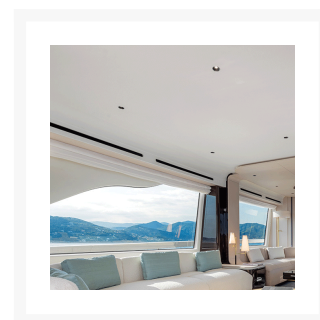

## Short Description

Calipso I spotlight is an elegant high power LED fitting. Its 5.5 watt Power LED module ensures that the fitting can provide a large amount of light whilst still maintaining a discreet and elegant appearance. The recessed LED source and deep bezel design means that glare is kept to an absolute minimum. The spotlight is waterproof with an IP65 rating and is available in a choice of colour temperatures.