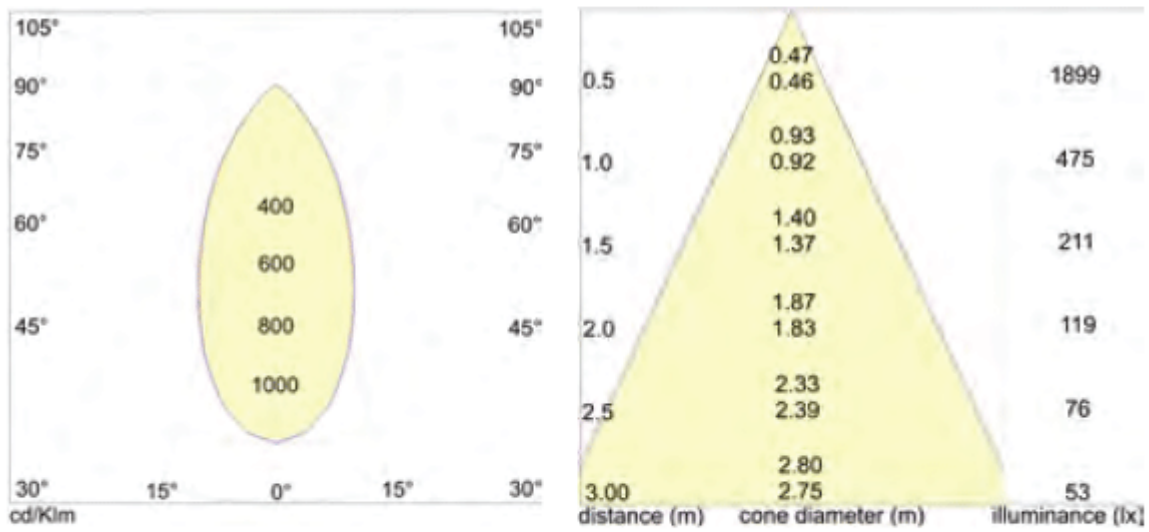

Description

CALIPSO I art./ref. 5195

Power LED

398 L UMEN

475 L ux ad 1 m

50°

ANGLE

Additional Information

Weight (kg)	0.400000
Manufacturer	Foresti & Suardi
Installation	Recessed
Light Element Type	Power LED
Lens Angle	50°
Lux Level at 1 Metre	475.00
Lumens	398.00
Lumens Per Watt (Lm)	79.60
Wattage	5.5W
CRI	>90
Input Voltage	10-30Vdc
IP Rating	IP65
Dimmer	Yes
Bezel Size (mm)	Ø74.00
Cut-out Size (mm)	Ø69.00
Depth (mm)	59.00
Finish	Chrome