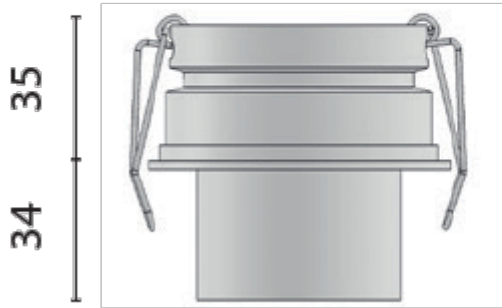

Calipso IT Spotlight

From

£198.46

Excl. Tax: £165.38

Product Images

Short Description

Calipso IT spotlight is an elegant high power LED fitting. Its 5.5 watt Power LED module ensures that the fitting can provide a large amount of light whilst still maintaining a discreet and elegant appearance. The recessed LED source and deep bezel design means that glare is kept to an absolute minimum. A similar product to the sister Calipso I model, the Calipso IT features an extended tube design which appears to float within its bezel. The spotlight is however for interior application with an IP20 rating and is available in a choice of colour temperatures.

- Interior spotlight with floating tube design
- Excellent anti-glare properties with recessed LED source
- Galvanised brass construction with chrome plated finish
- Tempered glass lens
- Anodised aluminium heatsink
- Available in either 3200K or 4000K

Description

Power LED

Additional Information

Weight (kg)	0.400000
Manufacturer	Foresti & Suardi
Installation	Recessed
Light Element Type	Power LED
Lens Angle	55°
Wattage	3.6W
Input Voltage	10-30Vdc
IP Rating	IP20
Dimmer	Yes
Bezel Size (mm)	Ø74.00
Cut-out Size (mm)	Ø69.00
Depth (mm)	35.00
Finish	Chrome