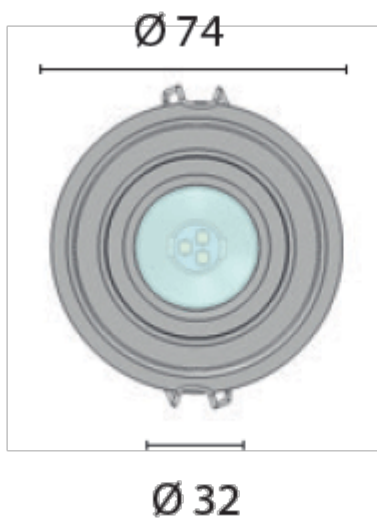

Calipso IT Spotlight

From

£198.46

Excl. Tax: £165.38

Product Images

Short Description

Calipso IT spotlight is an elegant high power LED fitting. Its 5.5 watt Power LED module ensures that the fitting can provide a large amount of light whilst still maintaining a discreet and elegant appearance. The recessed LED source and deep bezel design means that glare is kept to an absolute minimum. A similar product to the sister Calipso I model, the Calipso IT features an extended tube design which appears to float within its bezel. The spotlight is however for interior application with an IP20 rating and is available in a choice of colour temperatures.

- Interior spotlight with floating tube design
- Excellent anti-glare properties with recessed LED source
- Galvanised brass construction with chrome plated finish
- Tempered glass lens
- Anodised aluminium heatsink
- Available in either 3200K or 4000K

Description

Power LED

Additional Information

Weight (kg)	0.400000
Manufacturer	Foresti & Suardi
Installation	Recessed
Light Element Type	Power LED
Lens Angle	55°
Wattage	3.6W
Input Voltage	10-30Vdc
IP Rating	IP20
Dimmer	Yes
Bezel Size (mm)	Ø74.00
Cut-out Size (mm)	Ø69.00
Depth (mm)	35.00
Finish	Chrome

Product Options

LED Colour:	White 3200°K
	White 4000°K