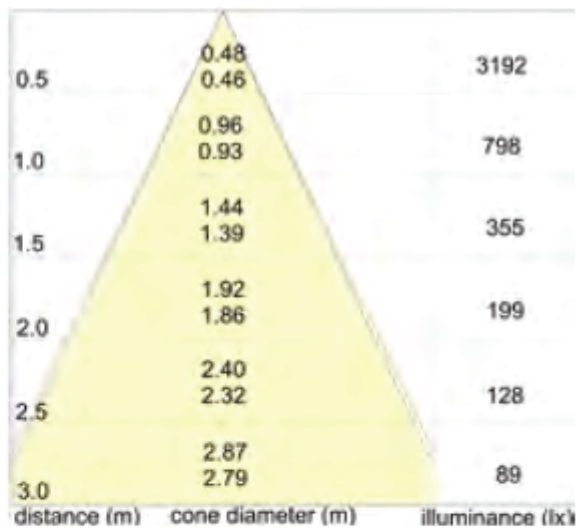

Calipso II Double Spotlight

From

£221.14

Excl. Tax: £184.28

Product Images

Short Description

The Calipso II spotlight is a double version of the Calipso I fitting. With twin 5.5 watt Power LED modules, the fitting can provide a large amount of light (681 Lumen) whilst still maintaining a discreet and elegant appearance. The recessed LED source and deep bezel design means that glare is kept to a minimum. The spotlight is waterproof with an IP65 rating and is available in a choice of colour temperatures.

Description

CALIPSO II art./ref. 5198

Power LED

681 L UMEN

798 L ux ad 1 m

50°

ANGLE

Additional Information

Weight (kg)	0.710000
Manufacturer	Foresti & Suardi
Installation	Recessed
Light Element Type	Power LED
Lens Angle	50°
Lux Level at 1 Metre	798.00
Lumens	681.00
Lumens Per Watt (Lm)	61.90
Wattage	11W
CRI	>90
Input Voltage	10-30Vdc
IP Rating	IP65
Dimmer	Yes
Bezel Size (mm)	165.00 x 85.00
Cut-out Size (mm)	79.50 x 159.50
Depth (mm)	61.00
Finish	Chrome