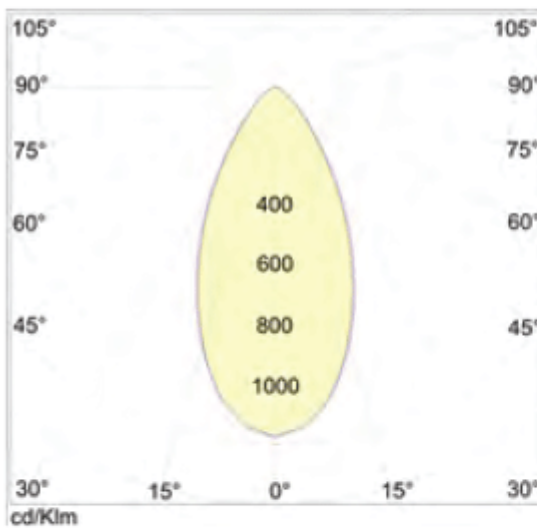

Calipso II Double Spotlight

From

£221.14

Excl. Tax: £184.28

Product Images

Short Description

The Calipso II spotlight is a double version of the Calipso I fitting. With twin 5.5 watt Power LED modules, the fitting can provide a large amount of light (681 Lumen) whilst still maintaining a discreet and elegant appearance. The recessed LED source and deep bezel design means that glare is kept to a minimum. The spotlight is waterproof with an IP65 rating and is available in a choice of colour temperatures.

Description

CALIPSO II art./ref. 5198

Power LED

681 L UMEN

798 L ux ad 1 m

50°

ANGLE

Additional Information

Weight (kg)	0.710000
Manufacturer	Foresti & Suardi
Installation	Recessed
Light Element Type	Power LED
Lens Angle	50°
Lux Level at 1 Metre	798.00
Lumens	681.00
Lumens Per Watt (Lm)	61.90
Wattage	11W
CRI	>90
Input Voltage	10-30Vdc
IP Rating	IP65
Dimmer	Yes
Bezel Size (mm)	165.00 x 85.00
Cut-out Size (mm)	79.50 x 159.50
Depth (mm)	61.00
Finish	Chrome