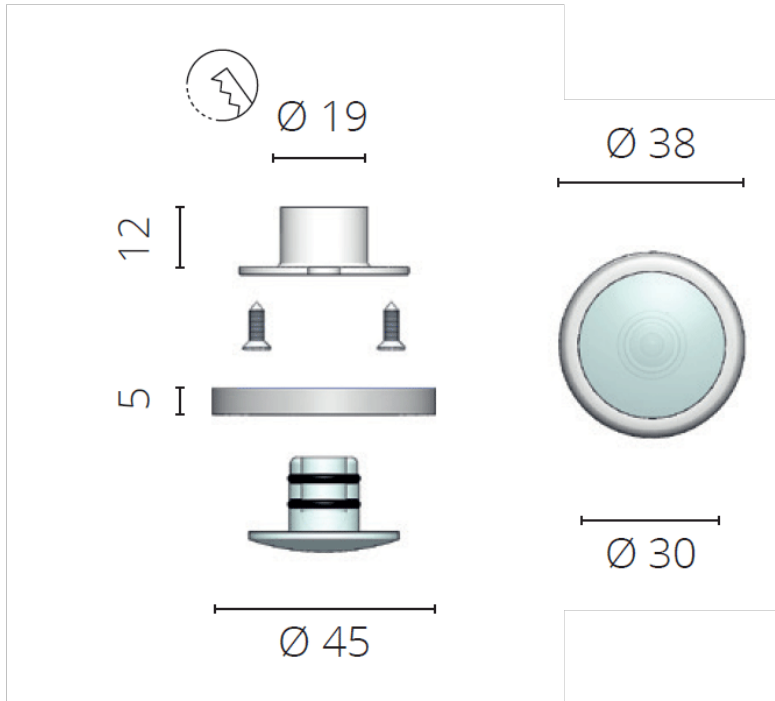

'Pyxis R' Courtesy Light

From
£19.24

Excl. Tax: **£16.03**

Product Images

Short Description

A marine-grade LED step and courtesy light manufactured from solid brass with a chrome plated finish. This courtesy light has an IP65 rating and is suitable for interior or exterior application.

This courtesy light model features a polymer LED module housing and can be supplied in either a 0.5 Watt or 1.5 Watt version.

- Machined brass courtesy light with a chrome finish
- Available in 0.5W SMD LED and 1.5W Power LED versions

- For interior and exterior use
- Available in a number of LED colours

Description

Additional Information

Weight (kg)	0.040000
Manufacturer	Foresti & Suardi
Installation	Recessed
Lens Angle	n/a
Input Voltage	10-30Vdc
IP Rating	IP65
Dimmer	Yes
Bezel Size (mm)	Ø38.00
Cut-out Size (mm)	Ø19.00
Finish	Chrome

Product Options

Light Element Type:	Power LED
	SMD LED
LED Colour:	White 3200°K
	White 4000°K
	Red
	Blue