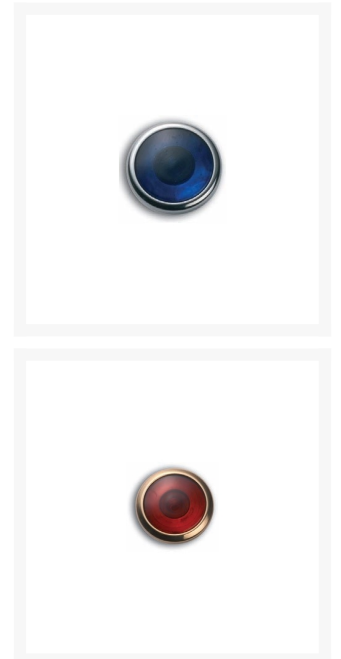

'Pyxis R' Courtesy Light

From
£19.24

Excl. Tax: **£16.03**

Product Images

Short Description

A marine-grade LED step and courtesy light manufactured from solid brass with a chrome plated finish. This courtesy light has an IP65 rating and is suitable for interior or exterior application.

This courtesy light model features a polymer LED module housing and can be supplied in either a 0.5 Watt or 1.5 Watt version.

- Machined brass courtesy light with a chrome finish
- Available in 0.5W SMD LED and 1.5W Power LED versions

- For interior and exterior use
- Available in a number of LED colours

Description

Additional Information

Weight (kg)	0.040000
Manufacturer	Foresti & Suardi
Installation	Recessed
Lens Angle	n/a
Input Voltage	10-30Vdc
IP Rating	IP65
Dimmer	Yes
Bezel Size (mm)	Ø38.00
Cut-out Size (mm)	Ø19.00
Finish	Chrome

Product Options

Light Element Type:	Power LED
	SMD LED
LED Colour:	White 3200°K
	White 4000°K
	Red
	Blue