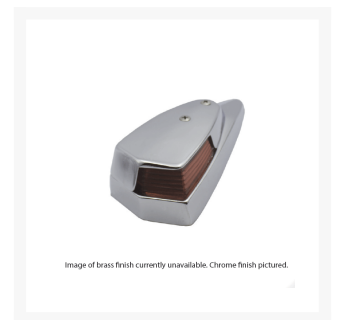

Red Port Navigation Light

From
£63.20

Excl. Tax: **£52.67**

Product Images

Short Description

A pressure die cast brass red port navigation light, available in a polished brass and a chrome plated finish. Supplied with 12V 4W BA9S bulb.

Additional Information

Lens Type	Red
Length (mm)	150.00
Width (mm)	65.00
Height (mm)	45.00
Weight (kg)	0.350000
Manufacturer	Foresti & Suardi

Product Options

Finish:	Chrome
	Brass