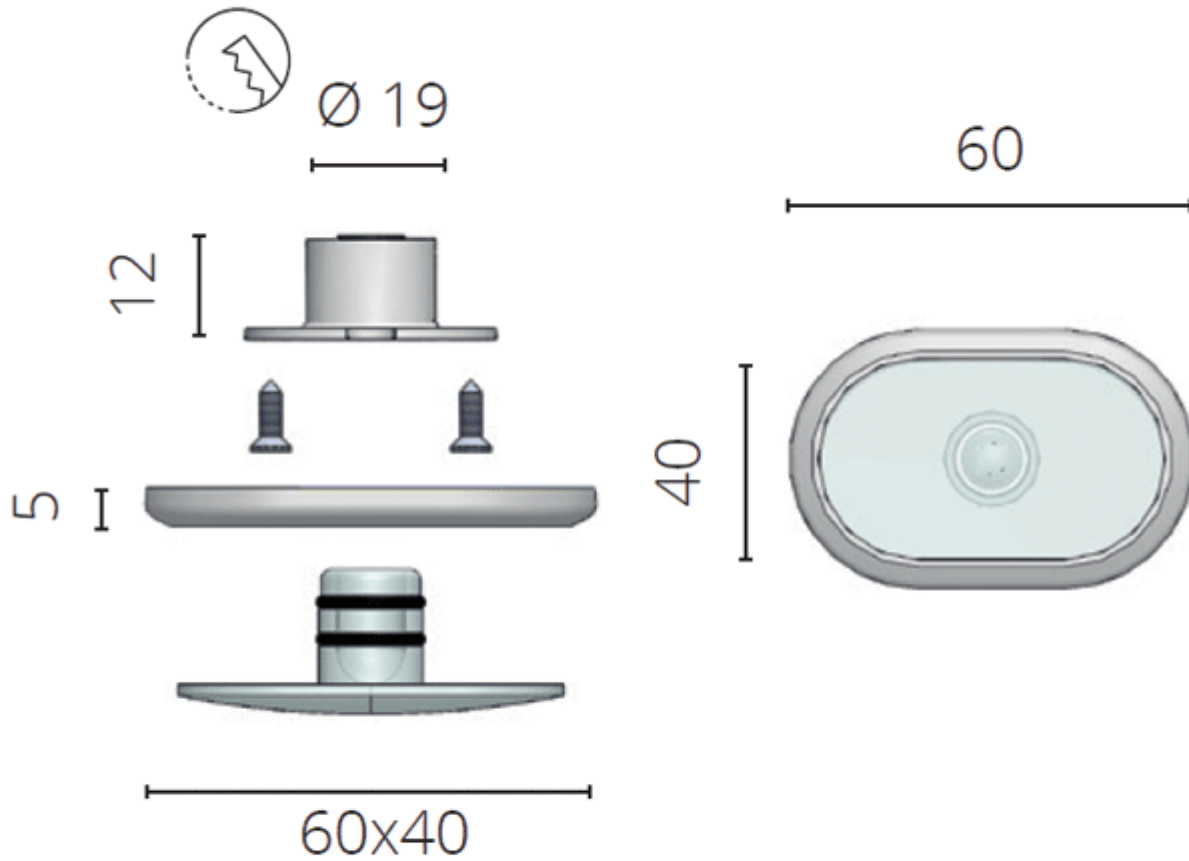

'Pyxis E' Courtesy Light

From
£17.86

Excl. Tax: £14.88

Product Images

Short Description

A marine-grade LED step and courtesy light manufactured from solid brass with a chrome plated finish. This courtesy light has an IP65 rating and is suitable for interior or exterior application.

This courtesy light model features a polymer LED module housing and can be supplied in either a 0.5 Watt or 1.5 Watt version.

- Machined brass courtesy light with a chrome finish

- Available in 0.5W SMD LED and 1.5W Power LED versions
- For interior and exterior use
- Available in a number of LED colours

*Please note that light has clear lens when not illuminated

Description

Additional Information

Weight (kg)	0.060000
Manufacturer	Foresti & Suardi
Installation	Recessed
Lens Angle	n/a
Input Voltage	10-30Vdc
IP Rating	IP65
Dimmer	Yes
Bezel Size (mm)	60.00 x 40.00
Cut-out Size (mm)	Ø19.00
Finish	Chrome

Product Options

Light Element Type:	Power LED
	SMD LED
LED Colour:	White 3200°K
	White 4000°K
	Red
	Blue