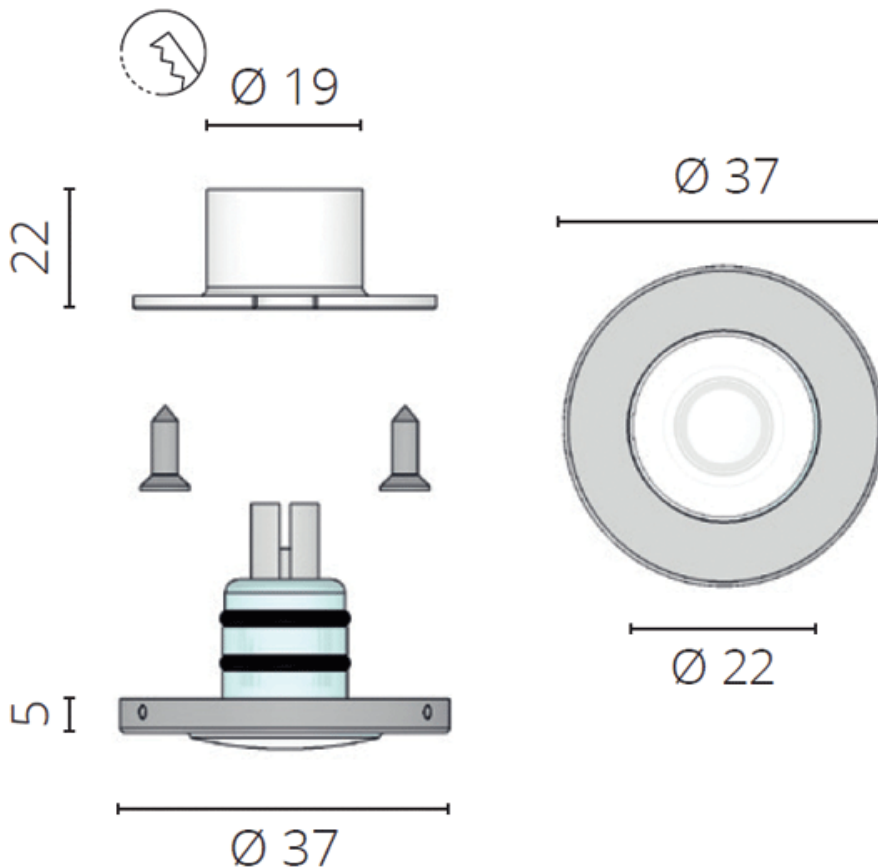

'Alphard T' Courtesy Light

From
£22.10

Excl. Tax: £18.42

Product Images

Short Description

A marine-grade LED step and courtesy light manufactured from 316-grade stainless steel. This courtesy light has an IP65 rating and is therefore suitable for interior or exterior application.

This courtesy light model features a polymer LED module housing and can be supplied in either a 0.5 Watt or 1.5 Watt version.

- LED courtesy light with a 316 grade stainless steel bezel
- Recessed with screw fitting
- SMD LED and Power LED versions available
- 10-30Vdc multi-voltage
- Dimmable
- IP65 rated

Description

Additional Information

Weight (kg)	0.020000
Manufacturer	Foresti & Suardi
Installation	Recessed
Lens Angle	n/a
Input Voltage	10-30Vdc
IP Rating	IP65
Dimmer	Yes
Bezel Size (mm)	Ø37.00
Cut-out Size (mm)	Ø19.00
Depth (mm)	12.00
Finish	316 Stainless Steel

Product Options

Light Element Type:	Power LED
	SMD LED
LED Colour:	White 3200°K
	White 4000°K
	White 6000°K
	Red
	Blue