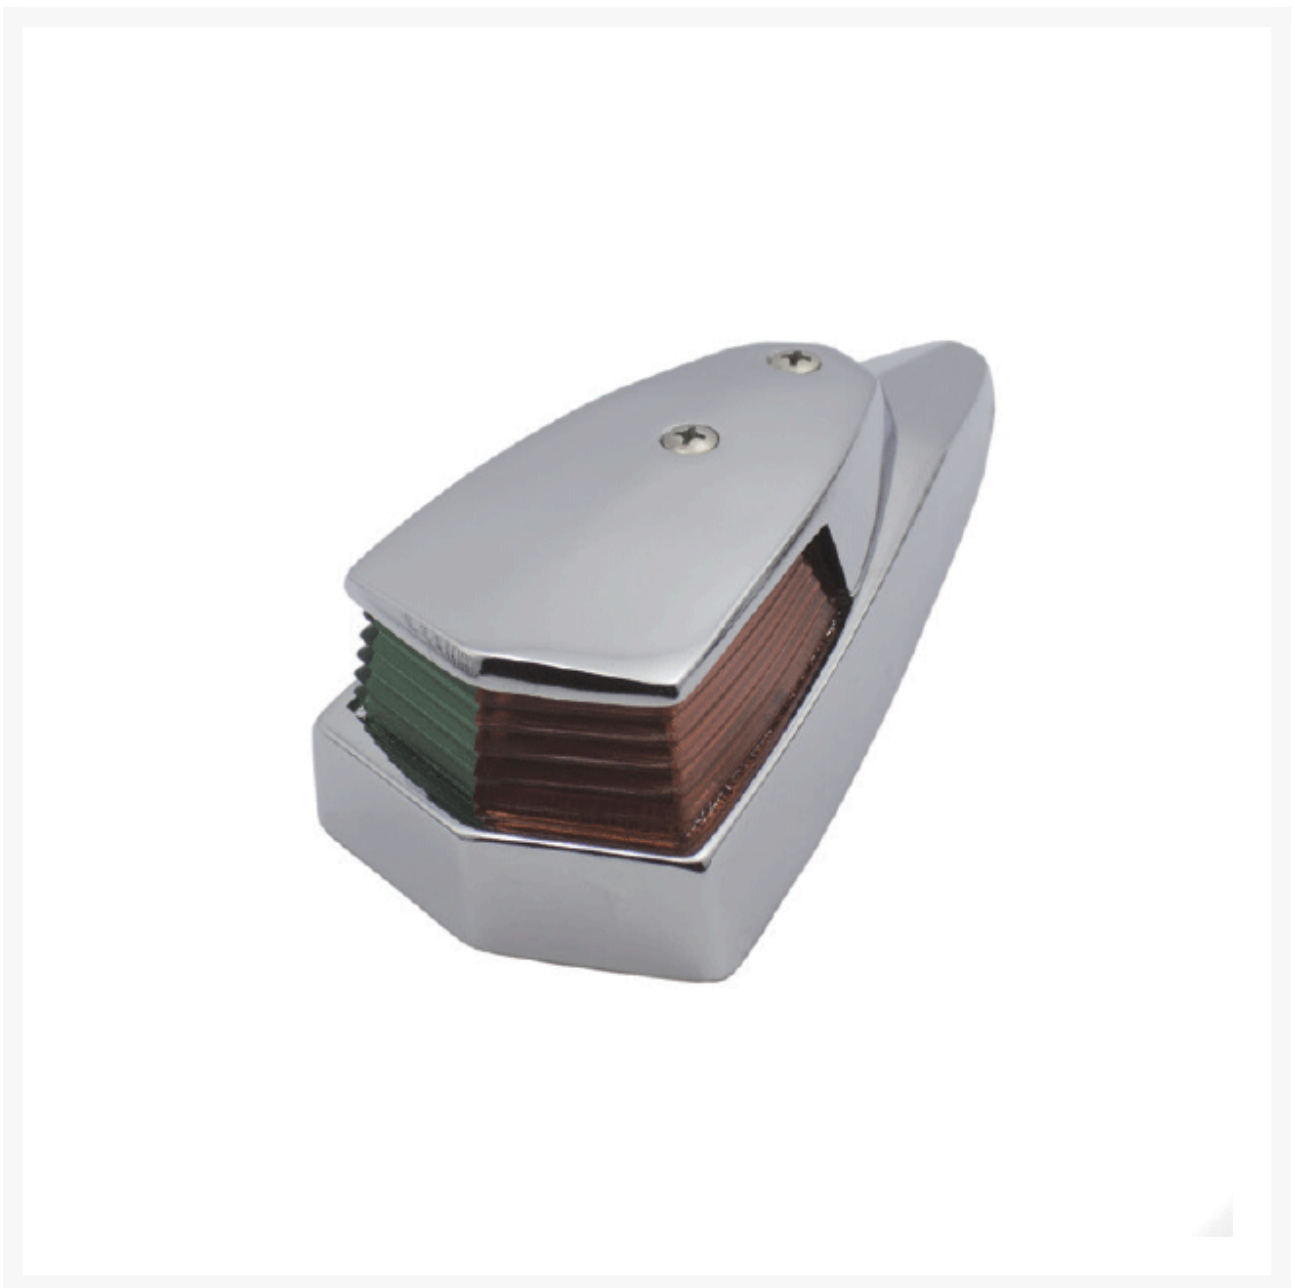

Red/Green Navigation Light

From
£63.20

Excl. Tax: £52.67

Product Images

Short Description

A pressure die cast brass red/green navigation light, available in a polished brass and a chrome plated finish. Supplied with a 12V 4W BA9S bulb.

Additional Information

Lens Type	Red/Green
Length (mm)	150.00
Width (mm)	65.00
Height (mm)	45.00
Weight (kg)	0.320000
Manufacturer	Foresti & Suardi

Product Options

Finish:	Chrome
	Brass