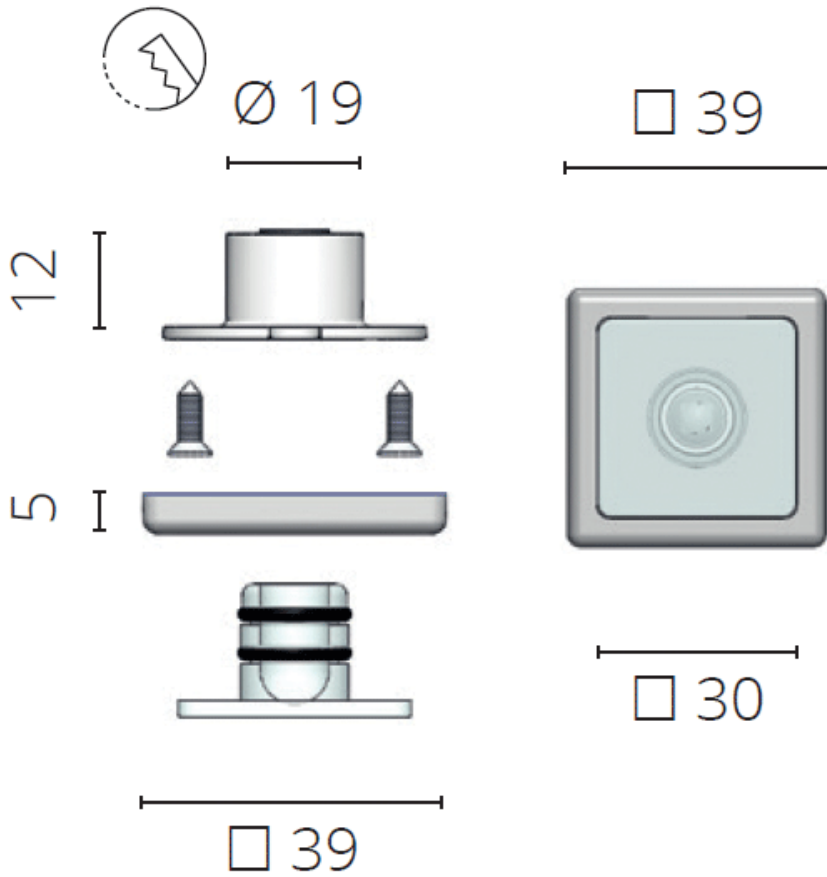

'Pyxis S' Courtesy Light

From
£11.29

Excl. Tax: **£9.41**

Product Images

Short Description

A marine-grade LED step and courtesy light manufactured from solid brass with a chrome plated finish. This courtesy light has an IP65 rating and is suitable for interior or exterior application.

This courtesy light model features a polymer LED module housing and can be supplied in either a 0.5 Watt or 1.5 Watt version.

- Machined brass courtesy light with a chrome finish
- Available in 0.5W SMD LED and 1.5W Power LED versions

- For interior and exterior use
- Available in a number of LED colours

*Please note that light has clear lens when not illuminated

Description

Additional Information

Weight (kg)	0.040000
Manufacturer	Foresti & Suardi
Installation	Recessed
IP Rating	IP65
Dimmer	Yes
Bezel Size (mm)	39.00 x 39.00
Cut-out Size (mm)	Ø19.00

Product Options

Light Element Type:	Power LED
	SMD LED
	Halogen 24
LED Colour:	White 3200°K
	White 4000°K
	Red
	Blue
Finish:	Chrome
	Satin Chrome