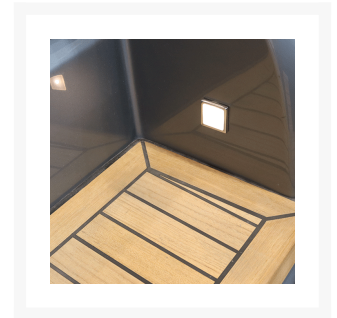

'Pyxis S' Courtesy Light

From
£11.29

Excl. Tax: **£9.41**

Product Images

Short Description

A marine-grade LED step and courtesy light manufactured from solid brass with a chrome plated finish. This courtesy light has an IP65 rating and is suitable for interior or exterior application.

This courtesy light model features a polymer LED module housing and can be supplied in either a 0.5 Watt or 1.5 Watt version.

- Machined brass courtesy light with a chrome finish
- Available in 0.5W SMD LED and 1.5W Power LED versions

- For interior and exterior use
- Available in a number of LED colours

*Please note that light has clear lens when not illuminated

Description

Additional Information

Weight (kg)	0.040000
Manufacturer	Foresti & Suardi
Installation	Recessed
IP Rating	IP65
Dimmer	Yes
Bezel Size (mm)	39.00 x 39.00
Cut-out Size (mm)	Ø19.00

Product Options

Light Element Type:	Power LED
	SMD LED
	Halogen 24
LED Colour:	White 3200°K
	White 4000°K
	Red
	Blue
Finish:	Chrome
	Satin Chrome