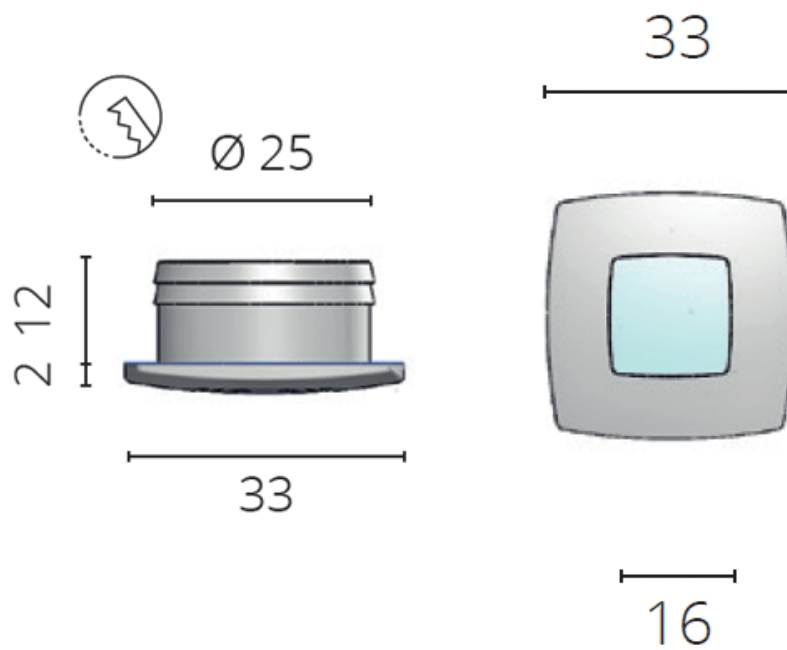

## Short Description

A marine-grade LED step and courtesy light manufactured from solid brass with a chrome plated finish. This courtesy light has an IP65 rating and is suitable for interior or exterior application.

This courtesy light model features a resin-set LED and is available in a 0.5 Watt version only. This is ideal for night-time courtesy lighting. The fitting is a pressure-fit design and requires an accurate cut-out for a good installation. Silicone should be used when fitting this luminaire to prevent water ingress.

## Additional Information

---

Weight (kg)	0.030000
Manufacturer	Foresti & Suardi
Installation	Recessed
Light Element Type	SMD LED
Wattage	0.5W
Input Voltage	10-30Vdc
IP Rating	IP65
Dimmer	Yes
Bezel Size (mm)	33.00 x 33.00
Cut-out Size (mm)	Ø25.00
Depth (mm)	12.00
Finish	Chrome