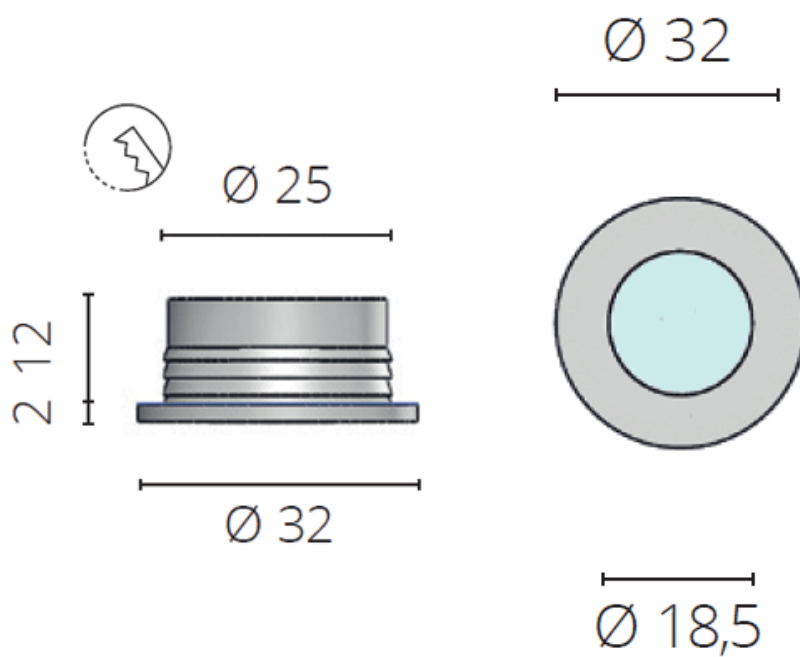

## Short Description

A marine-grade LED step and courtesy light manufactured from solid brass with a chrome plated finish. This courtesy light has an IP65 rating and is suitable for interior or exterior application.

This courtesy light model features a resin-set LED and is available in a 0.5 Watt version only. This is ideal for night-time courtesy lighting. The fitting is a pressure-fit design and requires an accurate cut-out for a good installation. Silicone should be used when fitting this luminaire to prevent water ingress.

## Additional Information

---

Weight (kg)	0.030000
Manufacturer	Foresti & Suardi
Installation	Recessed
Light Element Type	SMD LED
Wattage	0.5W
Input Voltage	10-30Vdc
IP Rating	IP65
Dimmer	Yes
Bezel Size (mm)	Ø32.00
Cut-out Size (mm)	Ø25.00
Depth (mm)	12.00