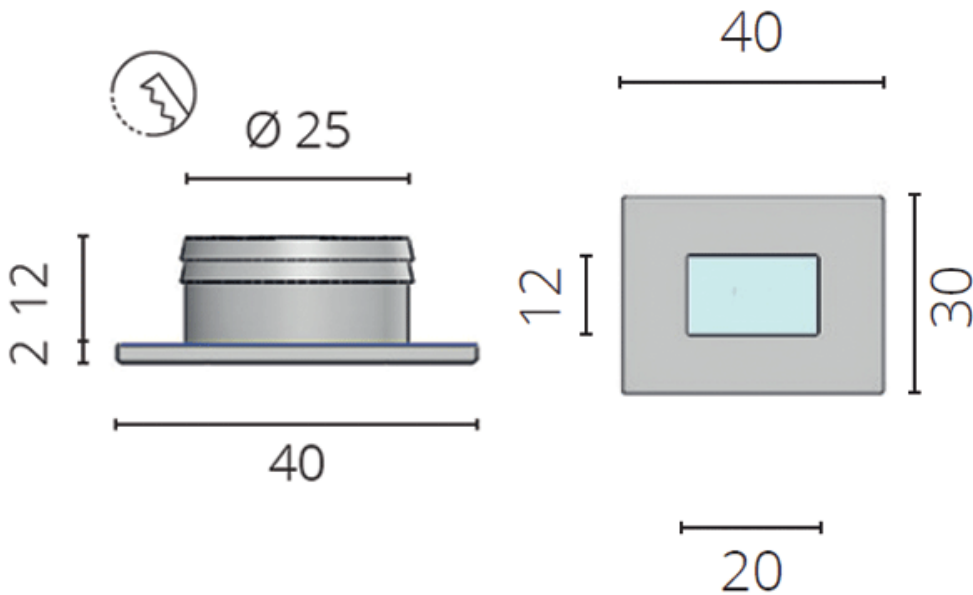

## Short Description

A marine-grade LED step and courtesy light manufactured from solid brass with a chrome plated finish. This courtesy light has an IP65 rating and is suitable for interior or exterior application.

This courtesy light model features a resin-set LED and is available in a 0.5 Watt version only. This is ideal for night-time courtesy lighting. The fitting is a pressure-fit design and requires an accurate cut-out for a good

## Additional Information

---

Weight (kg)	0.040000
Manufacturer	Foresti & Suardi
Installation	Recessed
Light Element Type	SMD LED
Lens Angle	n/a
Wattage	0.5W
Input Voltage	10-30Vdc
IP Rating	IP65
Dimmer	Yes
Bezel Size (mm)	40.00 x 30.00
Cut-out Size (mm)	Ø25.00
Depth (mm)	12.00
Finish	Chrome