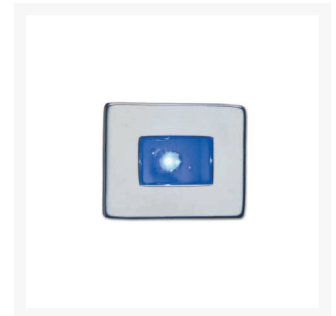

## Short Description

A marine-grade LED step and courtesy light manufactured from solid brass with a chrome plated finish. This courtesy light has an IP65 rating and is suitable for interior or exterior application.

This courtesy light model features a resin-set LED and is available in a 0.5 Watt version only. This is ideal for night-time courtesy lighting. The fitting is a pressure-fit design and requires an accurate cut-out for a good

installation. Silicone should be used when fitting this luminaire to prevent water ingress.

- Machined brass courtesy light with a chrome finish
- 0.5W SMD LED 10-30Vdc
- For interior and exterior use
- Available in a number of LED colours

## Product Options

---

LED Colour:	White 3200°K
	White 6000°K
	Red
	Blue