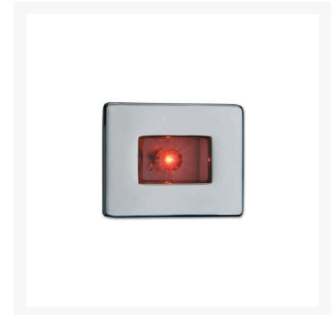

## Short Description

A marine-grade LED step and courtesy light manufactured from solid brass with a chrome plated finish. This courtesy light has an IP65 rating and is suitable for interior or exterior application.

This courtesy light model features a resin-set LED and is available in a 0.5 Watt version only. This is ideal for night-time courtesy lighting. The fitting is a pressure-fit design and requires an accurate cut-out for a good

installation. Silicone should be used when fitting this luminaire to prevent water ingress.

- Machined brass courtesy light with a chrome finish
- 0.5W SMD LED 10-30Vdc
- For interior and exterior use
- Available in a number of LED colours

## Additional Information

---

Weight (kg)	0.040000
Manufacturer	Foresti & Suardi
Installation	Recessed
Light Element Type	SMD LED
Lens Angle	n/a
Wattage	0.5W
Input Voltage	10-30Vdc
IP Rating	IP65
Dimmer	Yes
Bezel Size (mm)	40.00 x 30.00
Cut-out Size (mm)	Ø25.00
Depth (mm)	12.00
Finish	Chrome