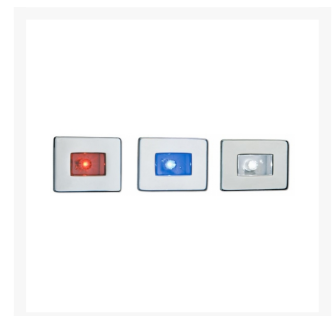

## Short Description

A marine-grade LED step and courtesy light manufactured from solid brass with a chrome plated finish. This courtesy light has an IP65 rating and is suitable for interior or exterior application.

This courtesy light model features a resin-set LED and is available in a 0.5 Watt version only. This is ideal for night-time courtesy lighting. The fitting is a pressure-fit design and requires an accurate cut-out for a good

installation. Silicone should be used when fitting this luminaire to prevent water ingress.

- Machined brass courtesy light with a chrome finish
- 0.5W SMD LED 10-30Vdc
- For interior and exterior use
- Available in a number of LED colours

## Product Options

---

LED Colour:	White 3200°K
	White 6000°K
	Red
	Blue