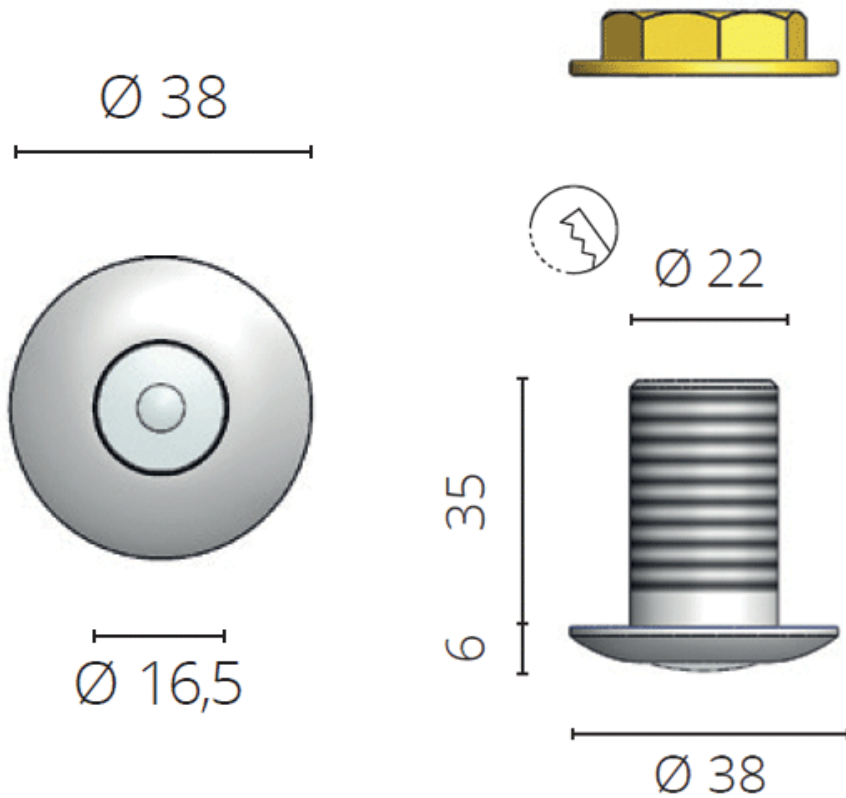

'Indus' Courtesy Light

From
£24.05

Excl. Tax: £20.04

Product Images

Short Description

A marine-grade LED step and courtesy light manufactured from solid brass with a chrome plated finish. This courtesy light has an IP67 rating and is suitable for interior or exterior application.

This courtesy light model features a resin-set LED and is available in a 0.5 Watt version only. This is ideal for night-time courtesy lighting. The fitting is secured in place with a nut which is fastened from behind the installation panel.

- Machined brass courtesy light with a chrome finish

- 0.5W SMD LED 10-30Vdc
- For interior and exterior use
- Available in a number of LED colours

Description

Additional Information

Weight (kg)	0.100000
Manufacturer	Foresti & Suardi
Installation	Recessed
Light Element Type	SMD LED
Wattage	0.5W
Input Voltage	10-30Vdc
IP Rating	IP67
Dimmer	Yes
Bezel Size (mm)	Ø38.00
Cut-out Size (mm)	Ø22.00
Depth (mm)	35.00
Finish	Chrome

Product Options

LED Colour:	White 3200°K
	White 6000°K
	Red
	Blue