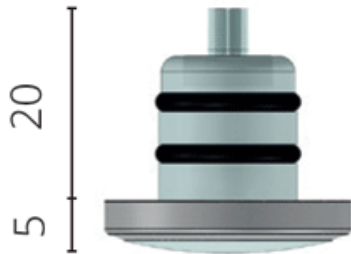

or changed in future.

- Opaline polymer courtesy light
- Available in 0.5W SMD LED and 1.5W Power LED versions
- For interior and exterior use
- Available in a number of LED colours
- Optional installation cup available

Description

SMD LED

Ø 25

Ø 21

Ø 14,5

Ø 25

Power LED

Ø 14,5

Ø 25

Additional Information

Weight (kg)	0.020000
Manufacturer	Foresti & Suardi
Installation	Recessed
Lens Angle	n/a
Input Voltage	10-30Vdc
IP Rating	IP65
Dimmer	Yes
Bezel Size (mm)	Ø25.00
Cut-out Size (mm)	Ø14.50
Finish	Chrome