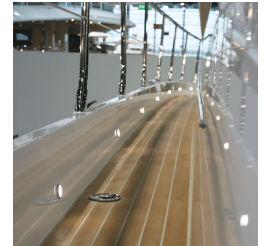

Pyxis Small T Courtesy Light

From

£21.55

Excl. Tax: £17.96

Product Images

Short Description

The *Pyxis* range of LED courtesy lights features a polymer LED light body which is then dressed with a number of different bezels. In the case of the *Pyxis Small T*, the light body is combined with a slim round bezel. This product offers excellent and harmonious integration into interior or exterior designs.

The *Pyxis* range of courtesy lights can be supplied with the optional installation cup. This cup can be bonded in place or set into GRP mouldings during the initial constructional phase. The light can then simply push into the cup when being installed. This system results in a highly servicable solution that can be easily upgraded