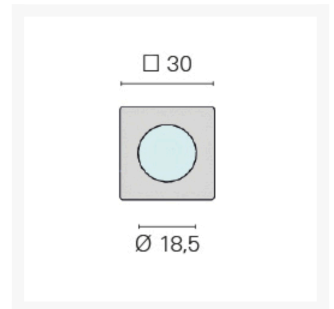

'Circinus QT' Courtesy Light

From
£15.64

Excl. Tax: **£13.03**

Product Images

Short Description

- Machined brass courtesy light with a chrome finish
- Available in 0.5W SMD LED only
- For interior and exterior use
- Available in a number of LED colours