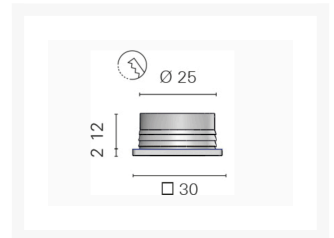

'Circinus QT' Courtesy Light

From
£15.64

Excl. Tax: **£13.03**

Product Images

Short Description

- Machined brass courtesy light with a chrome finish
- Available in 0.5W SMD LED only
- For interior and exterior use
- Available in a number of LED colours