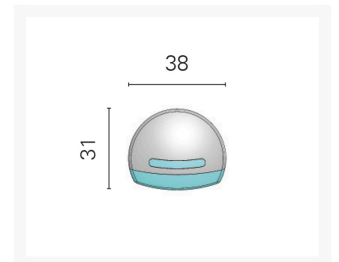

'Eletra T' Courtesy Light

From
£15.64

Excl. Tax: £13.03

Product Images

Short Description

- Courtesy light with plastic cover
- Chrome plated or white finish
- For interior and exterior use
- Available in a number of LED colours

Additional Information

Weight (kg)	0.010000
Manufacturer	Foresti & Suardi
Installation	Surface Mounted
Light Element Type	SMD LED
Wattage	0.5W
Input Voltage	10-30Vdc
IP Rating	IP67
Dimmer	Yes

Product Options

Finish:	Chrome
	White
LED Colour:	White 3200°K
	White 4000°K
	Red
	Blue