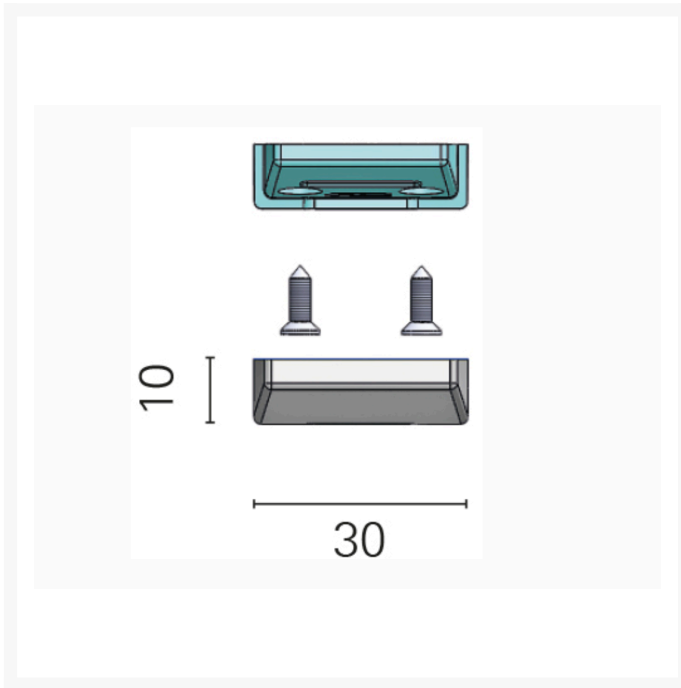

'Eletra R' Courtesy Light

From
£15.64

Excl. Tax: **£13.03**

Product Images

Short Description

- Courtesy light with chrome plated plastic cover
- For interior and exterior use
- Available in a number of LED colours

Additional Information

Weight (kg)	0.010000
Manufacturer	Foresti & Suardi
Installation	Surface Mounted
Light Element Type	SMD LED
Lens Angle	n/a
Wattage	0.5W
Input Voltage	10-30Vdc
IP Rating	IP67
Dimmer	Yes
Finish	Chrome