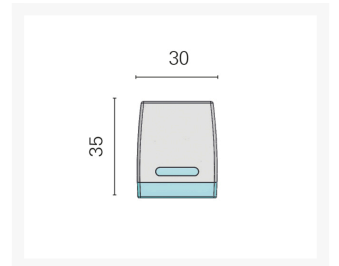

'Eletra R' Courtesy Light

From
£15.64

Excl. Tax: **£13.03**

Product Images

Short Description

- Courtesy light with chrome plated plastic cover
- For interior and exterior use
- Available in a number of LED colours

Additional Information

Weight (kg)	0.010000
Manufacturer	Foresti & Suardi
Installation	Surface Mounted
Light Element Type	SMD LED
Lens Angle	n/a
Wattage	0.5W
Input Voltage	10-30Vdc
IP Rating	IP67
Dimmer	Yes
Finish	Chrome