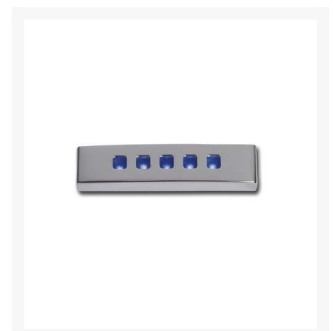

'Andromeda' Courtesy Light

From
£23.59

Excl. Tax: £19.66

Product Images

Short Description

- LED courtesy light with a chromed brass cover
- Surface mounted
- 10-30Vdc multi-voltage
- Dimmable

- IP67 rated

Additional Information

Weight (kg)	0.040000
Manufacturer	Foresti & Suardi
Installation	Surface Mounted
Light Element Type	SMD LED
Wattage	1.2W
Input Voltage	10-30Vdc
IP Rating	IP67
Dimmer	Yes
Depth (mm)	11.00
Finish	Chrome

Product Options

LED Colour:	White 3200°K
	White 4000°K
	Red
	Blue