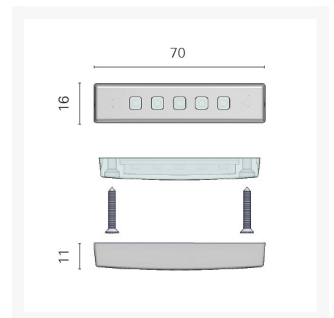

'Andromeda' Courtesy Light

From
£23.59

Excl. Tax: £19.66

Product Images

Short Description

- LED courtesy light with a chromed brass cover
- Surface mounted
- 10-30Vdc multi-voltage
- Dimmable

- IP67 rated

Additional Information

Weight (kg)	0.040000
Manufacturer	Foresti & Suardi
Installation	Surface Mounted
Light Element Type	SMD LED
Wattage	1.2W
Input Voltage	10-30Vdc
IP Rating	IP67
Dimmer	Yes
Depth (mm)	11.00
Finish	Chrome

Product Options