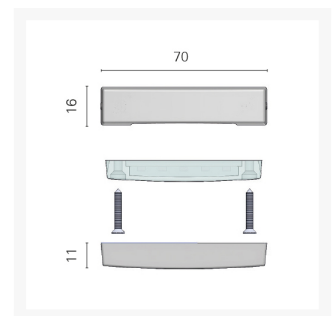

'Andromeda 1' Courtesy Light

From
£23.59

Excl. Tax: £19.66

Product Images

Short Description

- LED courtesy light with a chromed brass cover
- Surface mounted
- 10-30Vdc multi-voltage
- Dimmable
- IP67 rated

Additional Information

Weight (kg)	0.040000
Manufacturer	Foresti & Suardi
Installation	Surface Mounted
Light Element Type	SMD LED
Wattage	1.2W
Input Voltage	10-30Vdc
IP Rating	IP67
Dimmer	Yes
Depth (mm)	11.00

Product Options

Finish:	Chrome
	Satin Chrome
LED Colour:	White 3200°K
	White 4000°K
	Red
	Blue