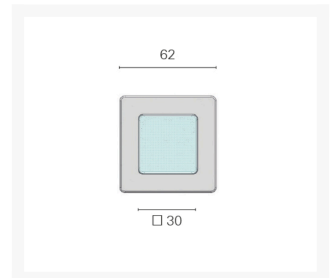

'Gemini' Courtesy Light

From
£29.14

Excl. Tax: £24.28

Product Images

Short Description

- Courtesy light with stainless steel bezel
- For interior and exterior use
- Available in a number of LED colours

Additional Information

Weight (kg)	0.060000
Manufacturer	Foresti & Suardi
Installation	Recessed
Light Element Type	SMD LED
Wattage	0.5W
Input Voltage	10-30Vdc
IP Rating	IP67
Dimmer	Yes
Bezel Size (mm)	67.00 x 67.00
Cut-out Size (mm)	Ø50.00
Depth (mm)	12.00
Finish	316 Stainless Steel

Product Options

LED Colour:	White 3200°K
	White 6000°K
	Red
	Blue