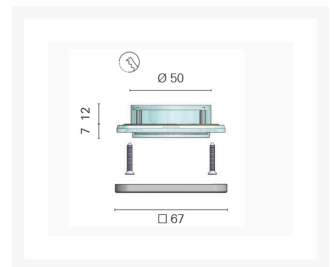

'Gemini' Courtesy Light

From
£29.14

Excl. Tax: £24.28

Product Images

Short Description

- Courtesy light with stainless steel bezel
- For interior and exterior use
- Available in a number of LED colours

Additional Information

Weight (kg)	0.060000
Manufacturer	Foresti & Suardi
Installation	Recessed
Light Element Type	SMD LED
Wattage	0.5W
Input Voltage	10-30Vdc
IP Rating	IP67
Dimmer	Yes
Bezel Size (mm)	67.00 x 67.00
Cut-out Size (mm)	Ø50.00
Depth (mm)	12.00
Finish	316 Stainless Steel

Product Options

LED Colour:	White 3200°K
	White 6000°K
	Red
	Blue