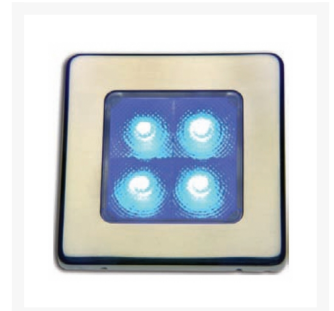

'Sirius' Courtesy Light

From
£34.14

Excl. Tax: £28.45

Product Images

Short Description

Courtesy light with stainless steel face.

Lead time 2 weeks.

Additional Information

Weight (kg)	0.050000
Manufacturer	Foresti & Suardi
Installation	Recessed
Light Element Type	SMD LED
Wattage	1W
Input Voltage	10-30Vdc
IP Rating	IP67
Dimmer	Yes
Bezel Size (mm)	62.00 x 62.00
Cut-out Size (mm)	Ø53.00
Depth (mm)	12.00
Finish	316 Stainless Steel

Product Options

LED Colour:	White 3200°K
	White 6000°K
	Red
	Blue