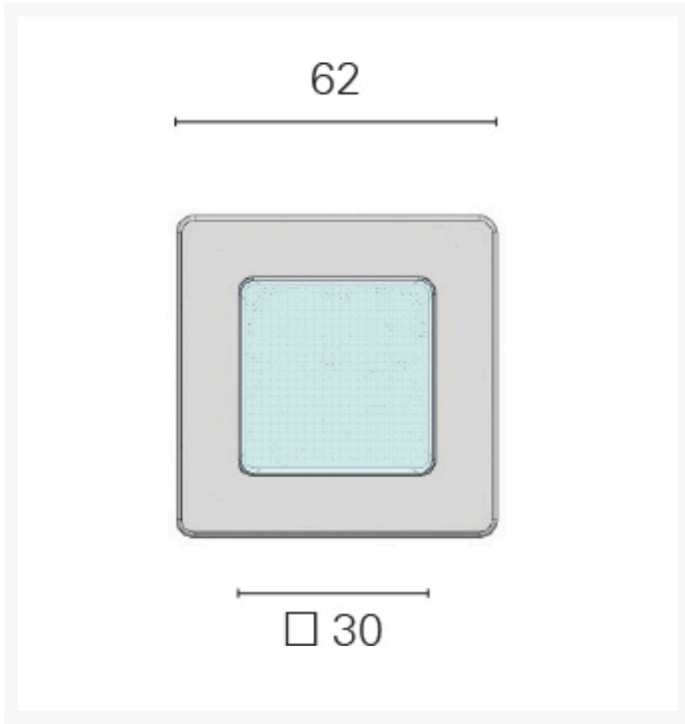

Short Description

Courtesy light with stainless steel face.

Lead time 2 weeks.