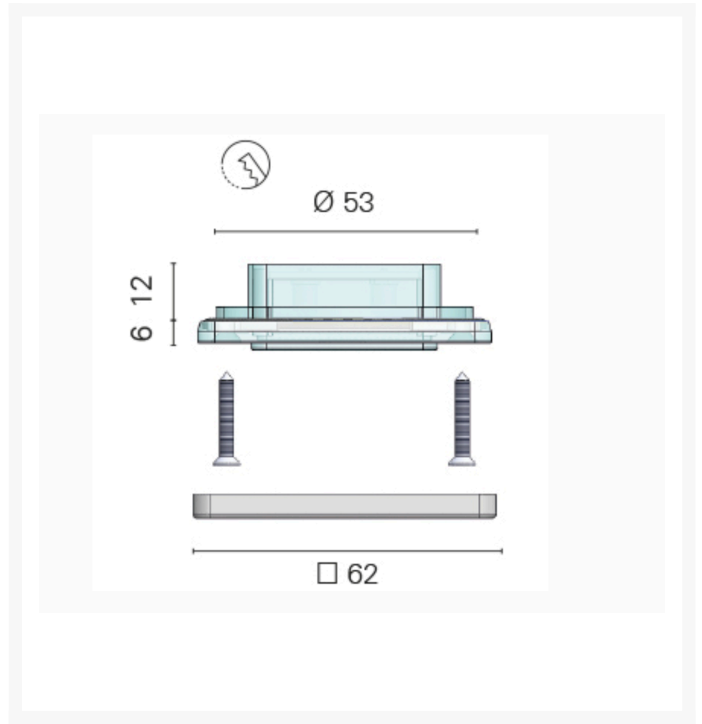

Short Description

Courtesy light with stainless steel face.

Lead time 2 weeks.