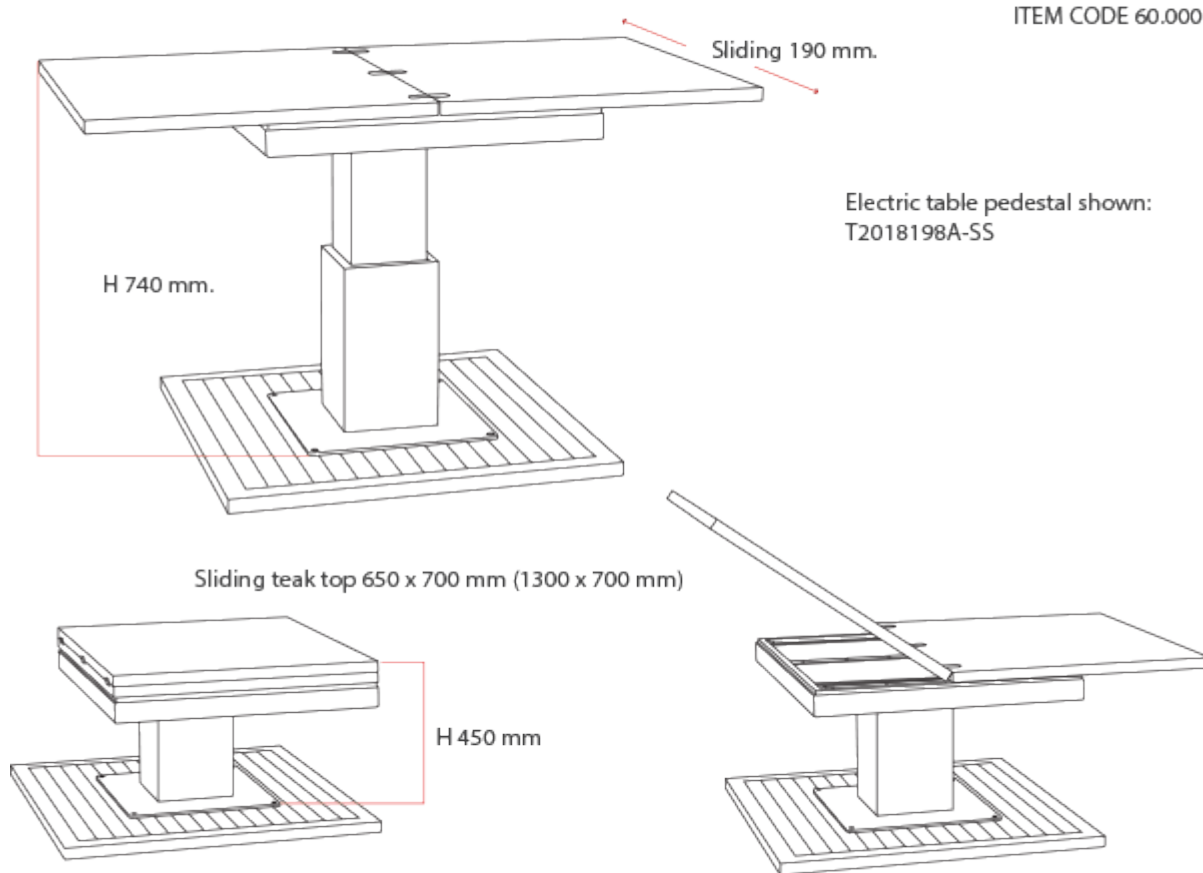

The product facilitates an ergonomic multifunctional space by offering the user the ability to change between a small coffee table and a generous dining table for 4 people.

The *Fold & Slide* table top can be used with fixed table supports as well as manual or electric height adjustable supports (not included).

- Straight grain teak table top
- Slide and fold action to quickly change from small to large table
- Lateral slide function of complete table top - 190mm
- Compatible with our fixed, manual and electric table supports by Atepa Italia
- Custom fabrication - on request custom table sizes and finishes are available

Description

Drawing

ITEM CODE 60.000

Additional Information

Width Open (mm)	700.00
Length When Fully Extended (mm)	1300.00
Manufacturer	Atep
Weight (kg)	10.000000