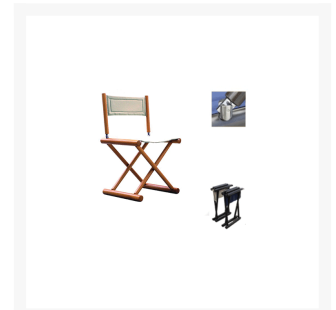

# Solid Beech Director's Chair – Teak Finish

From

**£437.10**

Excl. Tax: £364.25

## Short Description

**This folding director's chair is made from solid beech and features a teak stain.**

Available with either blue or sand coloured cloth as standard.

Other finishes available on request, a minimum order quantity may apply.