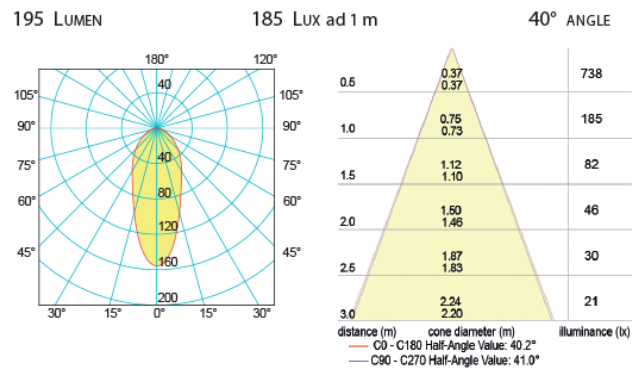

Description

AQUARIUS 2
art./ref. 6000

SMD LED

Power LED

Additional Information

Weight (kg)	0.120000
Manufacturer	Foresti & Suardi
Installation	Recessed
Input Voltage	10-30Vdc
IP Rating	IP65
Dimmer	Yes
Bezel Size (mm)	Ø85.00
Cut-out Size (mm)	Ø61.00
Depth (mm)	27.00