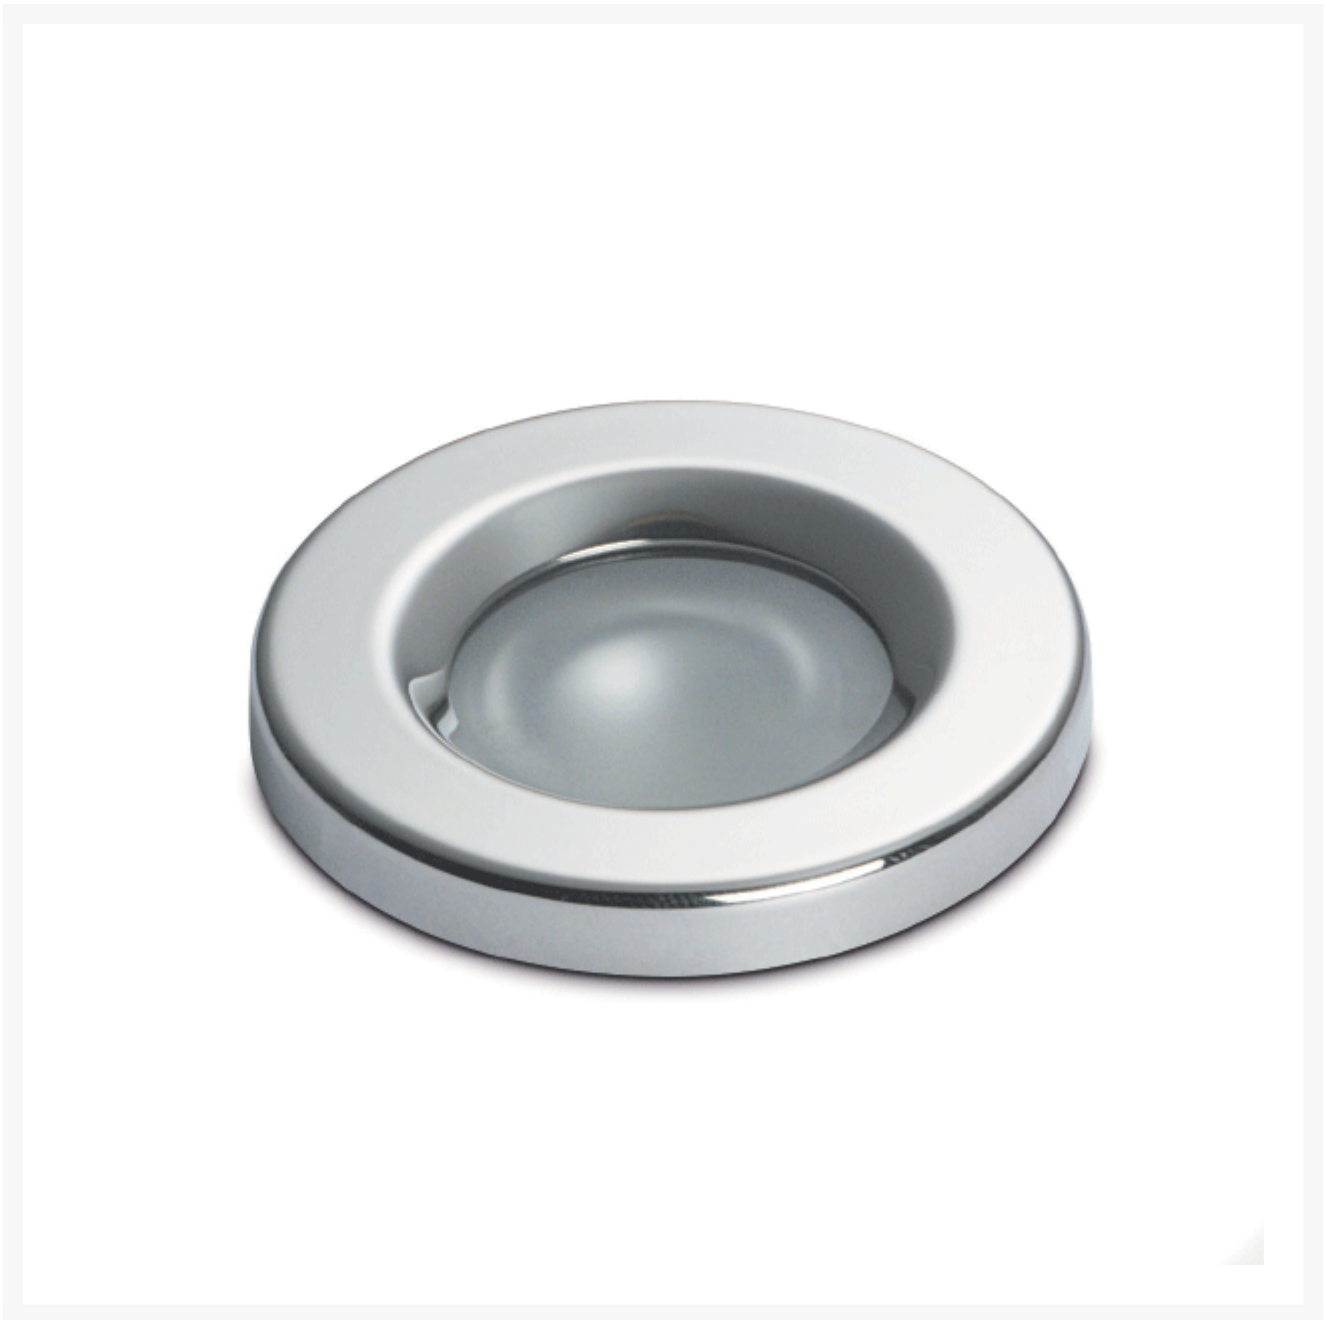

Aquarius 2 Spotlight

From

£21.71

Excl. Tax: £18.09

Product Images

Short Description

The Aquarius 2 spotlight is an exterior grade fitting which can be used in a variety of applications. The bezel is available in either polished 316 grade stainless steel or white RAL 9010 anodised aluminium. Three different lighting element types are available for this spotlight: Power LED, SMD LED or G4 halogen.

- Stainless steel or white RAL 9010 bezel
- Technopolymer body with screw fixing
- Power LED, SMD LED or G4 halogen lighting element types
- Exterior grade with IP65 rating
- Power LED and SMD LED available in 3200°K or 4000°K
- Power LED also available with red/white and blue/white switchable output

Description

AQUARIUS 2
art./ref. 6000

SMD LED

Power LED

Additional Information

Weight (kg)	0.120000
Manufacturer	Foresti & Suardi
Installation	Recessed
Input Voltage	10-30Vdc
IP Rating	IP65
Dimmer	Yes
Bezel Size (mm)	Ø85.00
Cut-out Size (mm)	Ø61.00
Depth (mm)	27.00

Product Options

Finish:	316 Stainless Steel
	White RAL 9010
Light Element Type:	Power LED
	SMD LED
	G4 Halogen
LED Colour:	White 3200°K
	White 4000°K
	White 3200°K/Red
	White 4000°K/Red
	White 3200°K/Blue
	White 4000°K/Blue
	N/A