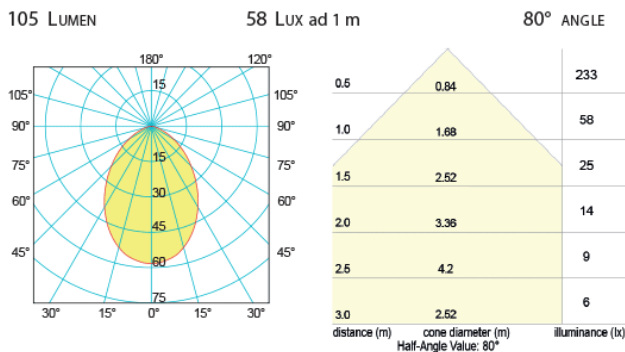

Aquarius 2 Spotlight

From

£21.71

Excl. Tax: £18.09

Product Images

Short Description

The Aquarius 2 spotlight is an exterior grade fitting which can be used in a variety of applications. The bezel is available in either polished 316 grade stainless steel or white RAL 9010 anodised aluminium. Three different lighting element types are available for this spotlight: Power LED, SMD LED or G4 halogen.

- Stainless steel or white RAL 9010 bezel
- Technopolymer body with screw fixing
- Power LED, SMD LED or G4 halogen lighting element types
- Exterior grade with IP65 rating
- Power LED and SMD LED available in 3200°K or 4000°K
- Power LED also available with red/white and blue/white switchable output

Description

AQUARIUS 2
art./ref. 6000

SMD LED

Power LED

Additional Information

Weight (kg)	0.120000
Manufacturer	Foresti & Suardi
Installation	Recessed
Input Voltage	10-30Vdc
IP Rating	IP65
Dimmer	Yes
Bezel Size (mm)	Ø85.00
Cut-out Size (mm)	Ø61.00
Depth (mm)	27.00