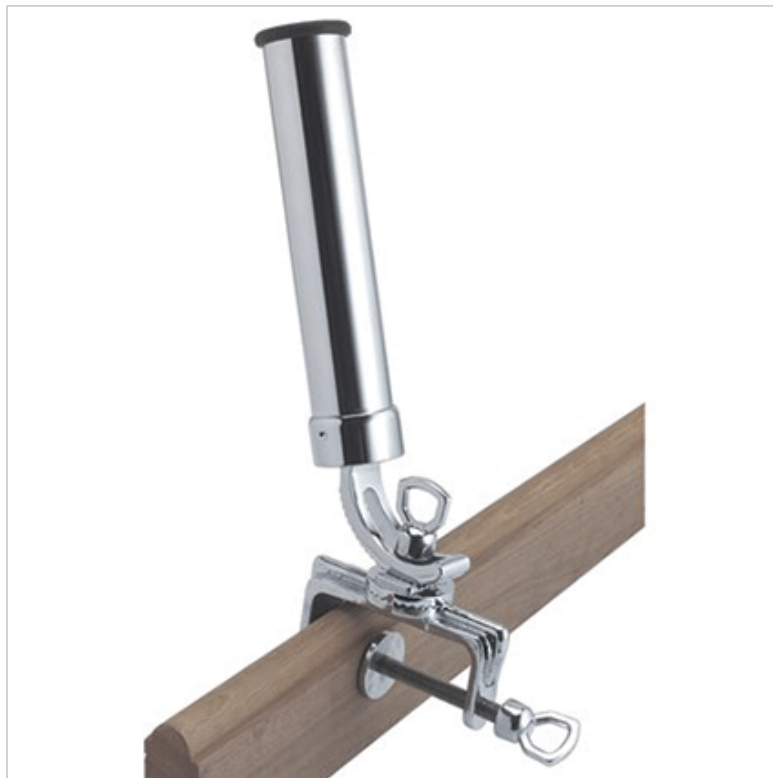

Removable Rod Holder With Adjustable "G" Clamp - Chrome

£102.68

Excl. Tax: £85.57

Product Images

Short Description

Pressure die cast brass rod holder in a chrome finish. Removable rod holder with adjustable "G" clamp fixing. Complete with inner rubber sleeve and rod stop. "G" clamp maximum opening 100mm.

Additional Information

Weight (kg)	0.400000
Manufacturer	Foresti & Suardi
Finish	Chrome
Internal Diameter (mm)	41
Tube Length (mm)	290