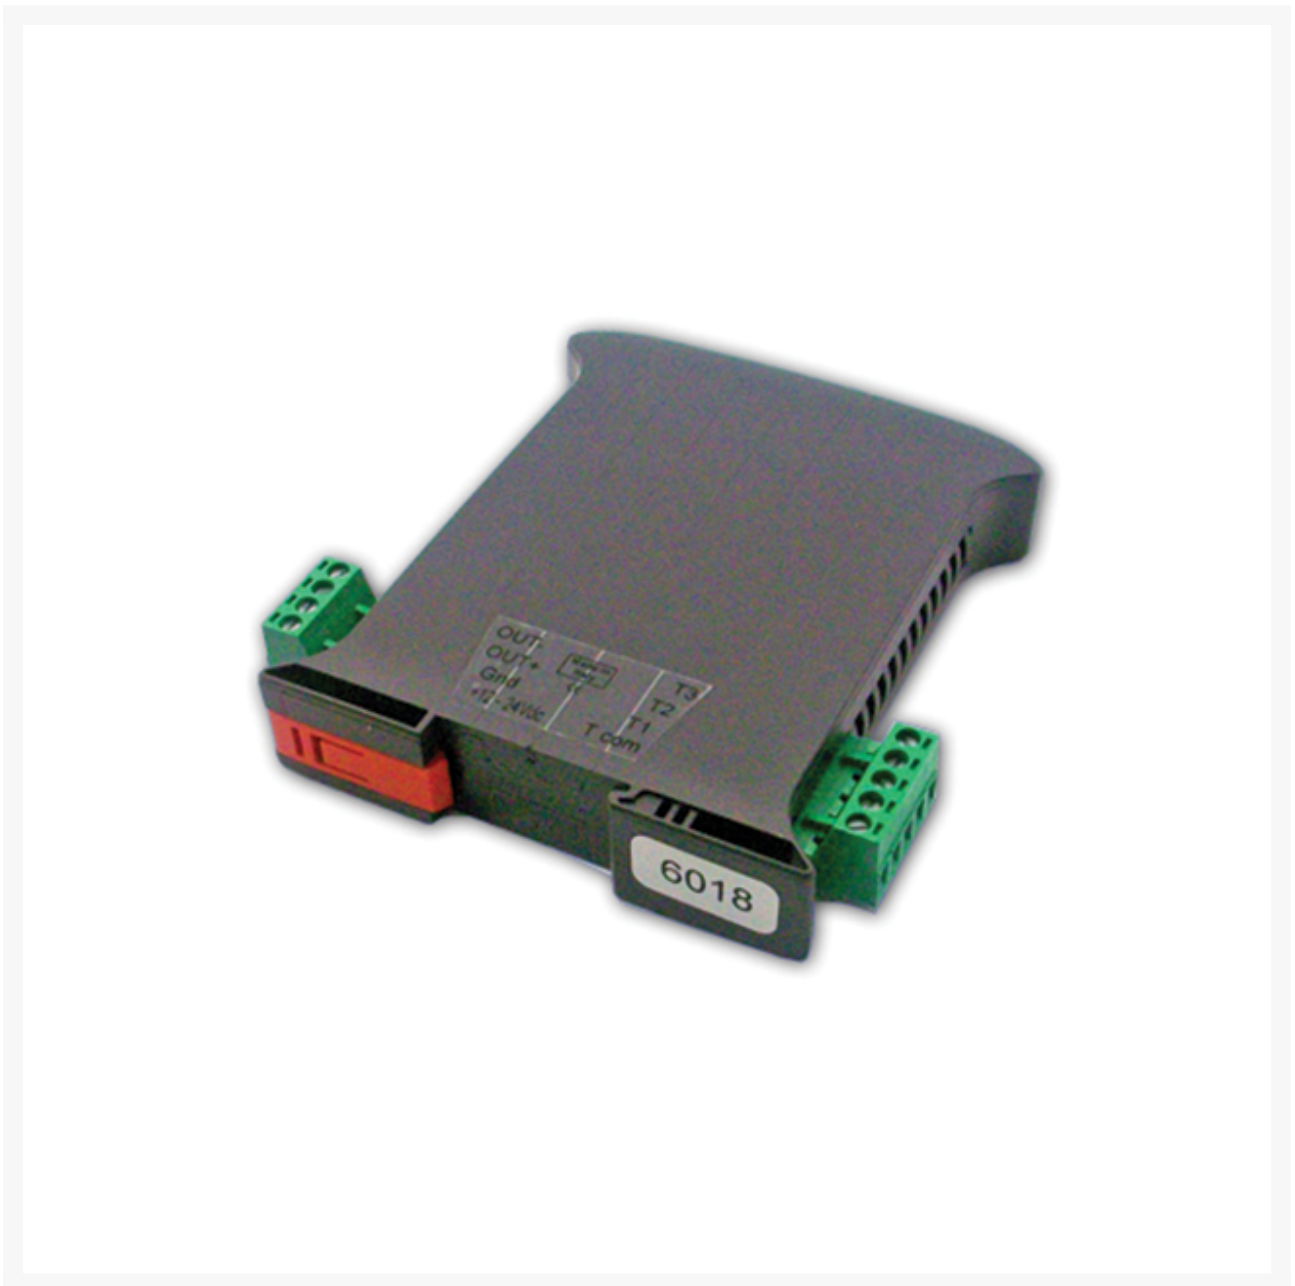

Dimmer For Halogen & LED Lighting

£105.10

Excl. Tax: £87.58

Product Images

Short Description

This is a multi-functional dimming device for use with both halogen and LED luminaires.

The 6018 dimmer can operate on both 12 or 24Vdc and is designed to be used in conjunction with either a single or double pole dimming switch. This means that if used with a single pole dimming switch you can switch the lights on/off or dim the light intensity. A double pole switch set-up will allow for one touch to increase the intensity and one touch to dim the intensity.

- 12 or 24Vdc
- LED or halogen application
- Ideal for a variety of dimming styles (single pole or double pole switching)

Description

SMD LED

12Vdc - max. 150W

24Vdc - max. 300W

Power LED

12Vdc - max. 60W

24Vdc - max. 120W

Halogen

12Vdc - max. 90W

24Vdc - max. 180W

Additional Information

Weight (kg)	0.120000
Manufacturer	Foresti & Suardi
Wattage	Max. 300W
Input Voltage	12 / 24Vdc
IP Rating	IP20
Dimmer	Yes